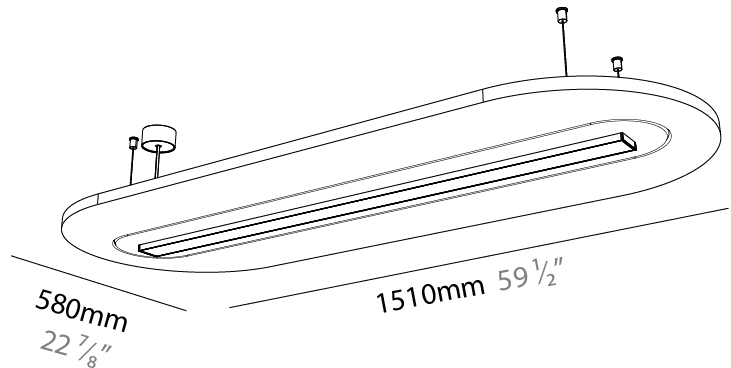

Diffuser: [PMMA - Opal / Clear / Microprism / Clear Microprism / Wallwash Double Asymmetric / Glare Control / Black Raster / Black Raster / Wallwash Left / Wallwash Right](#)

Fixture Finish: [SSR / BKV / CWI / CRY / HAB / UFT / ITA / RUA / FTG / MYG / LOD / PUS / FRO / FUP / KIA / POP / BLS / SPG / MEY / GOH / CHC / COM / ABZ / JAG / OBR / MOS / ROR](#)

Holder Finish: [SSR / BKV / CWI / CRY / HAB / LAG / UFT / ITA / RUA / RUR / MIC / FTG / MYG / TWT / LOD / PUS / FRO / FUP / KIA / POP / BLS / SPG / MEY / GOH / GUM / CHC / COM / ABZ / JAG](#)

Accent Finish: [OPL / MPM / CMP / BKR / WHR / GCL / WWR / WWL / WDA](#)

Acoustic Finish: [SFW / CYW / SEE / SYN / MTS / PMB / TTN / CYB / STO / DPE / BES / SHB / ARE / ANE / VRD / CRF](#)

Fixture Material: [Acoustic / Aluminum / PMMA](#)

Primary Material: [Acoustic](#)

Cable Details: [2000mm/78 3/4" or 6000mm/236 1/4" Cable, - Transparent](#)

ELECTRICAL

Lamp Type: LED
Input Wattage (W): 47.3
Total Output Wattage (W): 42.7
Dimming: [Non-dimming / DALI Dimming / MATTER Dimming](#)
Driver Included: No
Driver Location: Remote
Driver Class: Class 2
Input Voltage (V): 120 - 277
Upon Request: [0 - 10V Dimming / Phase Dimming](#)

LED

Color Temperature (°K): [2700 / 3000 / 3500 / 4000](#)
Max. Delivered Lumen (lm): Max 6567
Nominal Lumen (lm): Max 7840
CRI: >90 CRI
Lamp Life (hrs): 50000

OPTICAL

RATINGS AND CERTIFICATIONS

Certified By: Certified for North American Standards
IP rating: IP20