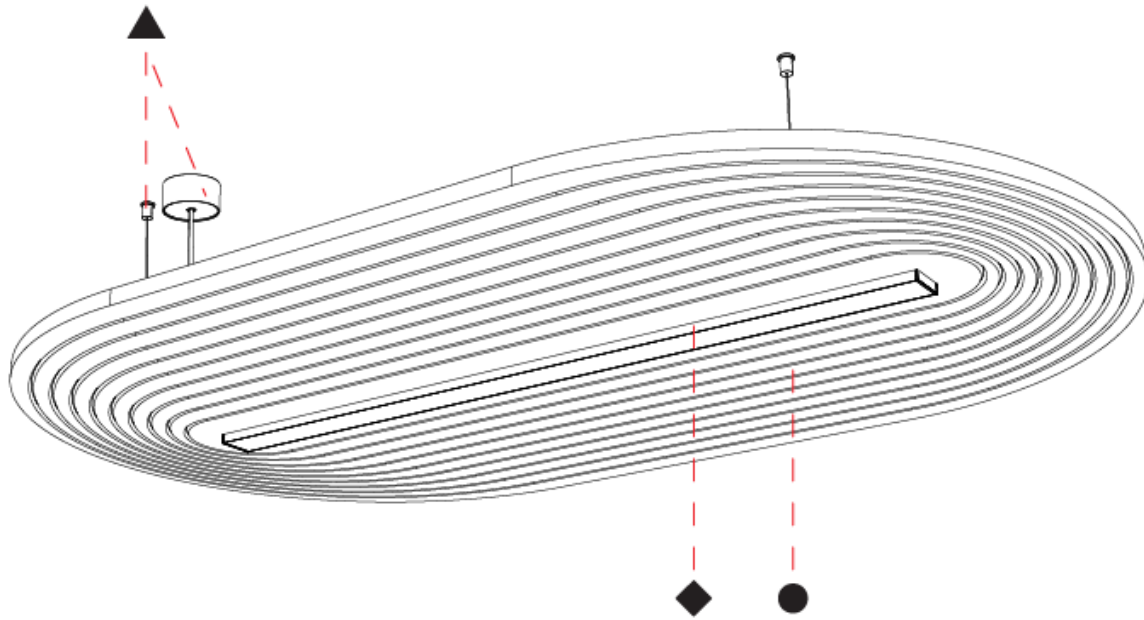

SERENII ROUND SUSPENSION

A3001186-

PROJECT
TYPE
SPECIFIER
QUANTITY
DATE

A