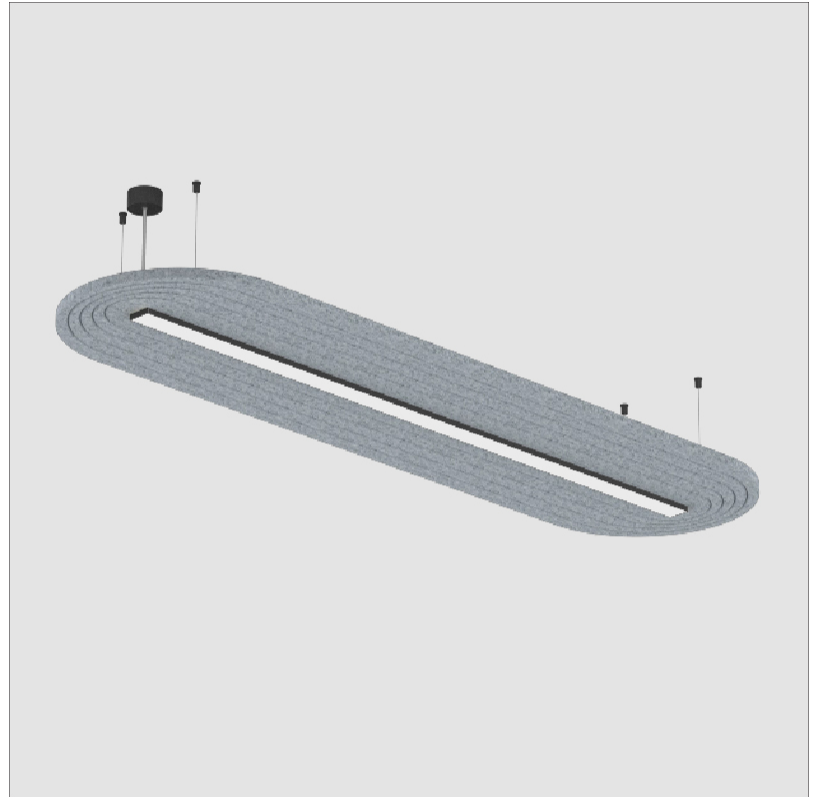

Holder Finish: [SSR / BKV / CWI / CRY / HAB / LAG / UFT / ITA / RUA / RUR / MIC / FTG / MYG / TWT / LOD / PUS / FRO / FUP / KIA / POP / BLS / SPG / MEY / GOH / GUM / CHC / COM / ABZ / JAG](#)

Accent Finish: [OPL / MPM / CMP / BKR / WHR / GCL / WWR / WWL / WDA](#)

Acoustic Finish: [SFW / CYW / SEE / SYN / MTS / PMB / TTN / CYB / STO / DPE / BES / SHB / ARE / ANE / VRD / CRF](#)

Fixture Material: [Acoustic / Aluminum / PMMA](#)

Primary Material: [Acoustic](#)

Cable Details: [2000mm/78 3/4" or 6000mm/236 1/4" Cable, - Transparent](#)

ELECTRICAL

Lamp Type: LED
Input Wattage (W): 73.1
Total Output Wattage (W): 66.3
Dimming: [Non-dimming / DALI Dimming / MATTER Dimming](#)
Driver Included: No
Driver Location: Remote
Driver Class: Class 2
Input Voltage (V): 120 - 277
Upon Request: [0 - 10V Dimming / Phase Dimming](#)

LED

Color Temperature (°K): [2700 / 3000 / 3500 / 4000](#)
Max. Delivered Lumen (lm): Max 10140
Nominal Lumen (lm): Max 12120
CRI: >90 CRI
Lamp Life (hrs): 50000

OPTICAL

RATINGS AND CERTIFICATIONS

Certified By: Certified for North American Standards

IP Rating: [IP20](#)

Available for International specifications by adding 'INT' at the end of the existing Model #. For assistance on 'custom' specifications, contact zteam@zaneen.com. In a constant effort to supply the best product, we reserve the right to change specifications or materials without notice. The most recent specification sheets are found at zaneen.com