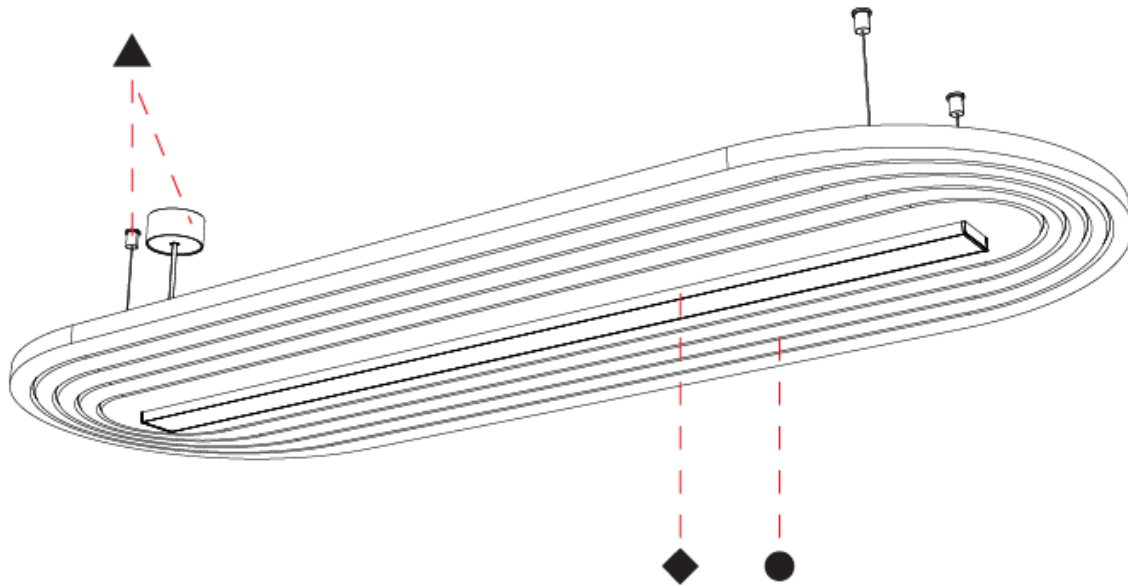

SERENII ROUND SUSPENSION

A3001184-

PROJECT	_____
TYPE	_____
SPECIFIER	_____
QUANTITY	_____
DATE	_____

A