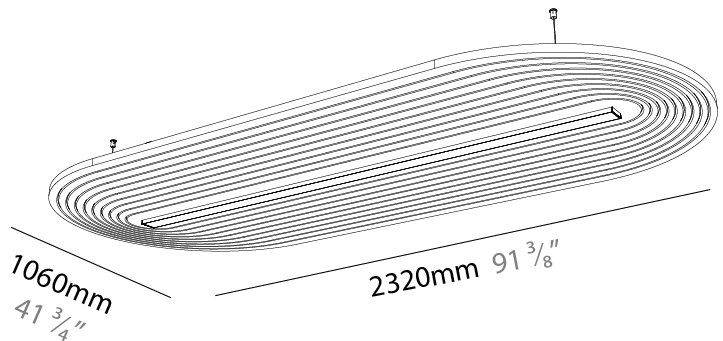

Holder Finish: [SSR / BKV / CWI / CRY / HAB / LAG / UFT / ITA / RUA / RUR / MIC / FTG / MYG / TWT / LOD / PUS / FRO / FUP / KIA / POP / BLS / SPG / MEY / GOH / GUM / CHC / COM / ABZ / JAG](#)

Accent Finish: [OPL / MPM / CMP / BKR / WHR / GCL / WWR / WWL / WDA](#)

Acoustic Finish: [SFW / CYW / SEE / SYN / MTS / PMB / TTN / CYB / STO / DPE / BES / SHB / ARE / ANE / VRD / CRF](#)

Fixture Material: [Acoustic / Aluminum / PMMA](#)

Primary Material: [Acoustic](#)

Cable Details: [2000mm/78 3/4" or 6000mm/236 1/4" Cable, - Transparent](#)

ELECTRICAL

Lamp Type: [LED](#)
Input Wattage (W): [38.7](#)
Total Output Wattage (W): [35.5](#)
Dimming: [Non-dimming / DALI Dimming / MATTER Dimming](#)
Driver Included: [No](#)
Driver Location: [Remote](#)
Driver Class: [Class 2](#)
Input Voltage (V): [120 - 277](#)
Upon Request: [0 - 10V Dimming / Phase Dimming](#)

LED

Color Temperature (°K): [2700 / 3000 / 3500 / 4000](#)
Max. Delivered Lumen (lm): [Max 5540](#)
Nominal Lumen (lm): [Max 6420](#)
CRI: [>90 CRI](#)
Lamp Life (hrs): [50000](#)

OPTICAL

RATINGS AND CERTIFICATIONS

Certified By: [Certified for North American Standards](#)

IP Rating: [IP20](#) © 2026, T 1800-388-3382, F 416-247-9319, www.zaneen.com

Available for International specifications by adding 'INT' at the end of the existing Model #. For assistance on 'custom' specifications, contact zteam@zaneen.com. In a constant effort to supply the best product, we reserve the right to change specifications or materials without notice. The most recent specification sheets are found at zaneen.com