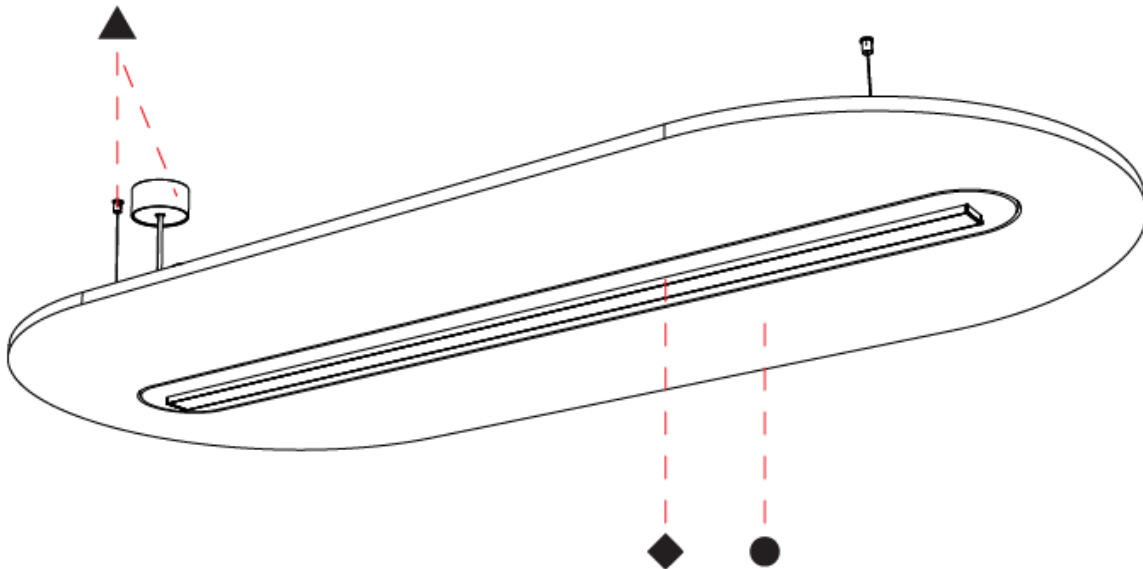

SERENII ROUND SUSPENSION

A3001181-

PROJECT	_____
TYPE	_____
SPECIFIER	_____
QUANTITY	_____
DATE	_____

A