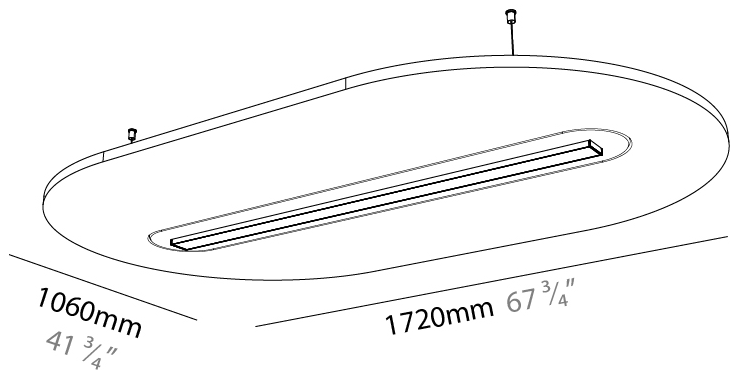

Diffuser: [PMMA - Opal / Clear / Microprism / Clear Microprism / Wallwash Double Asymmetric / Glare Control / Black Raster / Black Raster / Wallwash Left / Wallwash Right](#)

Fixture Finish: [SSR / BKV / CWI / CRY / HAB / UFT / ITA / RUA / FTG / MYG / LOD / PUS / FRO / FUP / KIA / POP / BLS / SPG / MEY / GOH / CHC / COM / ABZ / JAG / OBR / MOS / ROR](#)

Holder Finish: [SSR / BKV / CWI / CRY / HAB / LAG / UFT / ITA / RUA / RUR / MIC / FTG / MYG / TWT / LOD / PUS / FRO / FUP / KIA / POP / BLS / SPG / MEY / GOH / GUM / CHC / COM / ABZ / JAG](#)

Accent Finish: [OPL / MPM / CMP / BKR / WHR / GCL / WWR / WWL / WDA](#)

Acoustic Finish: [SFW / CYW / SEE / SYN / MTS / PMB / TTN / CYB / STO / DPE / BES / SHB / ARE / ANE / VRD / CRF](#)

Fixture Material: [Acoustic / Aluminum / PMMA](#)

Primary Material: [Acoustic](#)

Cable Details: [2000mm/78 3/4" or 6000mm/236 1/4" Cable, - Transparent](#)

ELECTRICAL

Lamp Type: LED
Input Wattage (W): 25.8
Total Output Wattage (W): 23.6
Dimming: [Non-dimming / DALI Dimming / MATTER Dimming](#)
Driver Included: No
Driver Location: Remote
Driver Class: Class 2
Input Voltage (V): 120 - 277
Upon Request: [0 - 10V Dimming / Phase Dimming](#)

LED

Color Temperature (°K): [2700 / 3000 / 3500 / 4000](#)
Max. Delivered Lumen (lm): Max 3694
Nominal Lumen (lm): Max 4280
CRI: >90 CRI
Lamp Life (hrs): 50000

OPTICAL

RATINGS AND CERTIFICATIONS

Certified By: Certified for North American Standards
IP rating: IP20