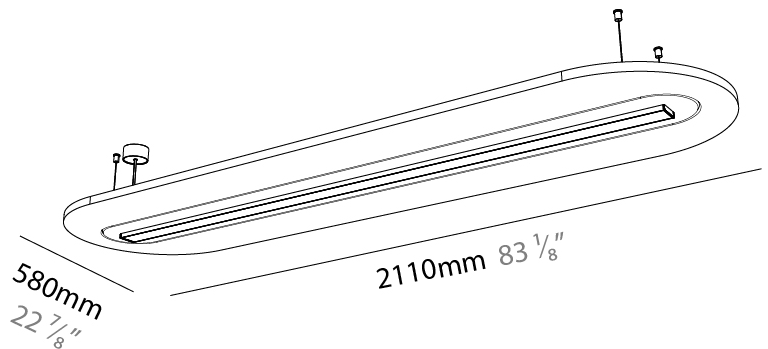

Diffuser: [PMMA - Opal / Clear / Microprism / Clear Microprism / Wallwash Double Asymmetric / Glare Control / Black Raster / Black Raster / Wallwash Left / Wallwash Right](#)

Fixture Finish: [SSR / BKV / CWI / CRY / HAB / UFT / ITA / RUA / FTG / MYG / LOD / PUS / FRO / FUP / KIA / POP / BLS / SPG / MEY / GOH / CHC / COM / ABZ / JAG / OBR / MOS / ROR](#)

Holder Finish: [SSR / BKV / CWI / CRY / HAB / LAG / UFT / ITA / RUA / RUR / MIC / FTG / MYG / TWT / LOD / PUS / FRO / FUP / KIA / POP / BLS / SPG / MEY / GOH / GUM / CHC / COM / ABZ / JAG](#)

Accent Finish: [OPL / MPM / CMP / BKR / WHR / GCL / WWR / WWL / WDA](#)

Acoustic Finish: [SFW / CYW / SEE / SYN / MTS / PMB / TTN / CYB / STO / DPE / BES / SHB / ARE / ANE / VRD / CRF](#)

Fixture Material: [Acoustic / Aluminum / PMMA](#)

Primary Material: [Acoustic](#)

Cable Details: [2000mm/78 3/4" or 6000mm/236 1/4" Cable, - Transparent](#)

ELECTRICAL

Lamp Type: LED
Input Wattage (W): 38.7
Total Output Wattage (W): 35.5
Dimming: [Non-dimming / DALI Dimming / MATTER Dimming](#)
Driver Included: No
Driver Location: Remote
Driver Class: Class 2
Input Voltage (V): 120 - 277
Upon Request: [0 - 10V Dimming / Phase Dimming](#)

LED

Color Temperature (°K): [2700 / 3000 / 3500 / 4000](#)
Max. Delivered Lumen (lm): Max 5540
Nominal Lumen (lm): Max 6420
CRI: >90 CRI
Lamp Life (hrs): 50000

OPTICAL

RATINGS AND CERTIFICATIONS

Certified By: [Certified for North American Standards](#)
IP rating: [IP20](#)