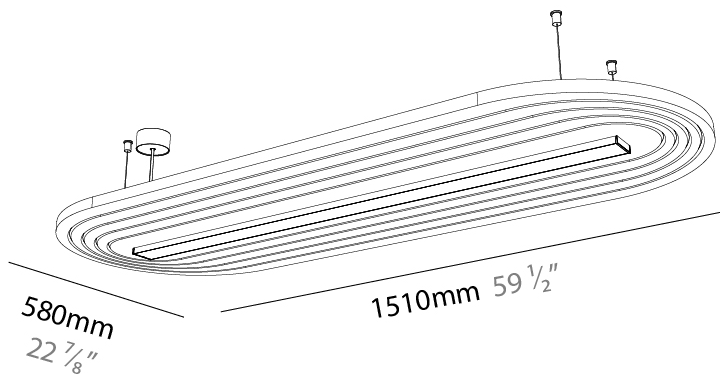

Diffuser: [PMMA - Opal / Clear / Microprism / Clear Microprism / Wallwash Double Asymmetric / Glare Control / Black Raster / Black Raster / Wallwash Left / Wallwash Right](#)

Fixture Finish: [SSR / BKV / CWI / CRY / HAB / UFT / ITA / RUA / FTG / MYG / LOD / PUS / FRO / FUP / KIA / POP / BLS / SPG / MEY / GOH / CHC / COM / ABZ / JAG / OBR / MOS / ROR](#)

Holder Finish: [SSR / BKV / CWI / CRY / HAB / LAG / UFT / ITA / RUA / RUR / MIC / FTG / MYG / TWT / LOD / PUS / FRO / FUP / KIA / POP / BLS / SPG / MEY / GOH / GUM / CHC / COM / ABZ / JAG](#)

Accent Finish: [OPL / MPM / CMP / BKR / WHR / GCL / WWR / WWL / WDA](#)

Acoustic Finish: [SFW / CYW / SEE / SYN / MTS / PMB / TTN / CYB / STO / DPE / BES / SHB / ARE / ANE / VRD / CRF](#)

Fixture Material: [Acoustic / Aluminum / PMMA](#)

Primary Material: [Acoustic](#)

Cable Details: [2000mm/78 3/4" or 6000mm/236 1/4" Cable, - Transparent](#)

ELECTRICAL

Lamp Type: LED
Input Wattage (W): 47.3
Total Output Wattage (W): 42.7
Dimming: [Non-dimming / DALI Dimming / MATTER Dimming](#)
Driver Included: No
Driver Location: Remote
Driver Class: Class 2
Input Voltage (V): 120 - 277
Upon Request: [0 - 10V Dimming / Phase Dimming](#)

LED

Color Temperature (°K): [2700 / 3000 / 3500 / 4000](#)
Max. Delivered Lumen (lm): Max 6567
Nominal Lumen (lm): Max 7840
CRI: >90 CRI
Lamp Life (hrs): 50000

OPTICAL

RATINGS AND CERTIFICATIONS

Certified By: [Certified for North American Standards](#)
IP rating: IP20