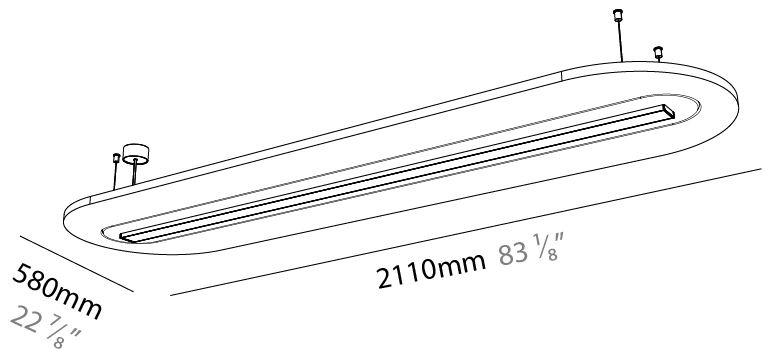

Holder Finish: [SSR / BKV / CWI / CRY / HAB / LAG / UFT / ITA / RUA / RUR / MIC / FTG / MYG / TWT / LOD / PUS / FRO / FUP / KIA / POP / BLS / SPG / MEY / GOH / GUM / CHC / COM / ABZ / JAG](#)

Accent Finish: [OPL / MPM / CMP / BKR / WHR / GCL / WWR / WWL / WDA](#)

Acoustic Finish: [SFW / CYW / SEE / SYN / MTS / PMB / TTN / CYB / STO / DPE / BES / SHB / ARE / ANE / VRD / CRF](#)

Fixture Material: [Acoustic / Aluminum / PMMA](#)

Primary Material: [Acoustic](#)

Cable Details: [2000mm/78 3/4" or 6000mm/236 1/4" Cable, - Transparent](#)

ELECTRICAL

Lamp Type: [LED](#)
Input Wattage (W): [73.1](#)
Total Output Wattage (W): [66.3](#)
Dimming: [Non-dimming / DALI Dimming / MATTER Dimming](#)
Driver Included: [No](#)
Driver Location: [Remote](#)
Driver Class: [Class 2](#)
Input Voltage (V): [120 - 277](#)
Upon Request: [0 - 10V Dimming / Phase Dimming](#)

LED

Color Temperature (°K): [2700 / 3000 / 3500 / 4000](#)
Max. Delivered Lumen (lm): [Max 10140](#)
Nominal Lumen (lm): [Max 12120](#)
CRI: [>90 CRI](#)
Lamp Life (hrs): [50000](#)

OPTICAL

RATINGS AND CERTIFICATIONS

Certified By: [Certified for North American Standards](#)

IP Rating: [IP20](#) © 2026, T 1800-388-3382, F 416-247-9319, www.zaneen.com

Available for International specifications by adding 'INT' at the end of the existing Model #. For assistance on 'custom' specifications, contact zteam@zaneen.com. In a constant effort to supply the best product, we reserve the right to change specifications or materials without notice. The most recent specification sheets are found at zaneen.com