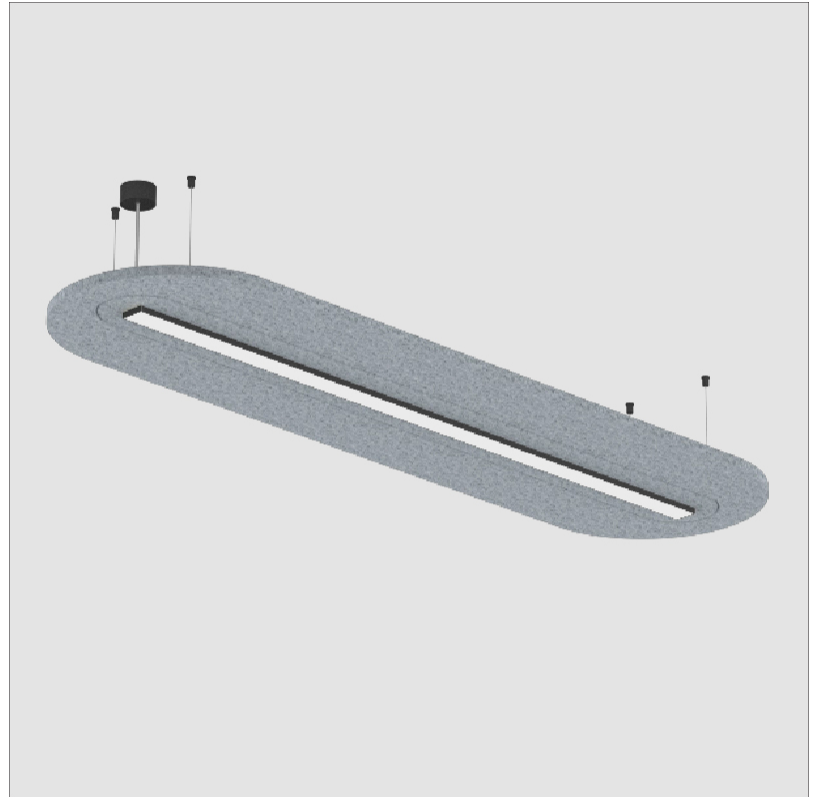

Holder Finish: [SSR / BKV / CWI / CRY / HAB / LAG / UFT / ITA / RUA / RUR / MIC / FTG / MYG / TWT / LOD / PUS / FRO / FUP / KIA / POP / BLS / SPG / MEY / GOH / GUM / CHC / COM / ABZ / JAG](#)

Accent Finish: [OPL / MPM / CMP / BKR / WHR / GCL / WWR / WWL / WDA](#)

Acoustic Finish: [SFW / CYW / SEE / SYN / MTS / PMB / TTN / CYB / STO / DPE / BES / SHB / ARE / ANE / VRD / CRF](#)

Fixture Material: [Acoustic / Aluminum / PMMA](#)

Primary Material: [Acoustic](#)

Cable Details: [2000mm/78 3/4" or 6000mm/236 1/4" Cable, - Transparent](#)

ELECTRICAL

Lamp Type: [LED](#)
Input Wattage (W): [73.1](#)
Total Output Wattage (W): [66.3](#)
Dimming: [Non-dimming / DALI Dimming / MATTER Dimming](#)
Driver Included: [No](#)
Driver Location: [Remote](#)
Driver Class: [Class 2](#)
Input Voltage (V): [120 - 277](#)
Upon Request: [0 - 10V Dimming / Phase Dimming](#)

LED

Color Temperature (°K): [2700 / 3000 / 3500 / 4000](#)
Max. Delivered Lumen (lm): [Max 10140](#)
Nominal Lumen (lm): [Max 12120](#)
CRI: [>90 CRI](#)
Lamp Life (hrs): [50000](#)

OPTICAL

RATINGS AND CERTIFICATIONS

Certified By: [Certified for North American Standards](#)

IP Rating: [IP20](#) © 2026, T 1800-388-3382, F 416-247-9319, www.zaneen.com

Available for International specifications by adding 'INT' at the end of the existing Model #. For assistance on 'custom' specifications, contact zteam@zaneen.com. In a constant effort to supply the best product, we reserve the right to change specifications or materials without notice. The most recent specification sheets are found at zaneen.com