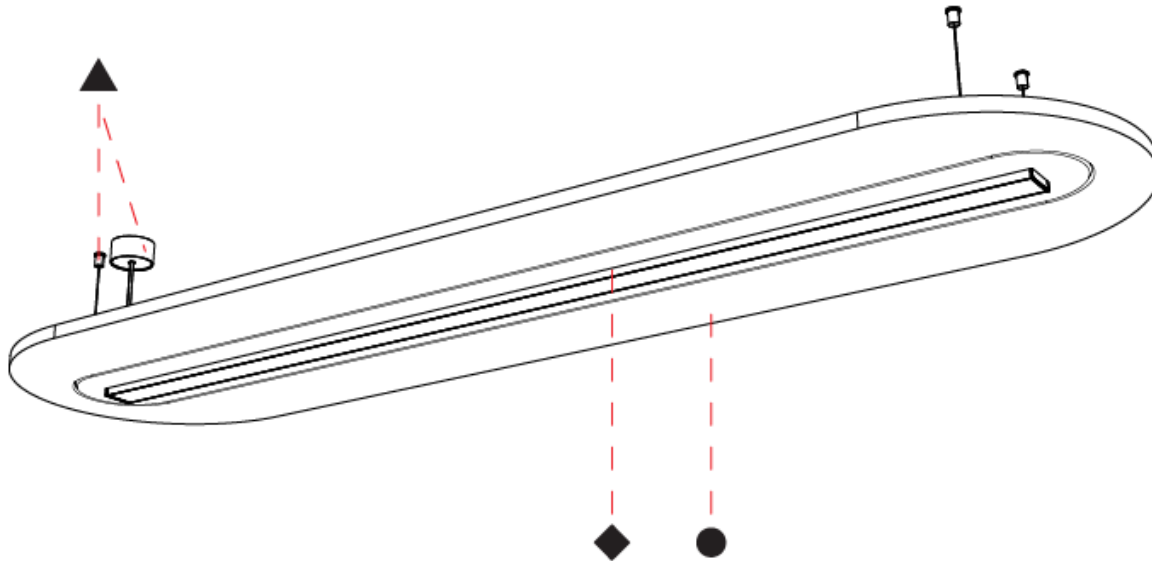

SERENII ROUND SUSPENSION

A3001179-

PROJECT	_____
TYPE	_____
SPECIFIER	_____
QUANTITY	_____
DATE	_____

A