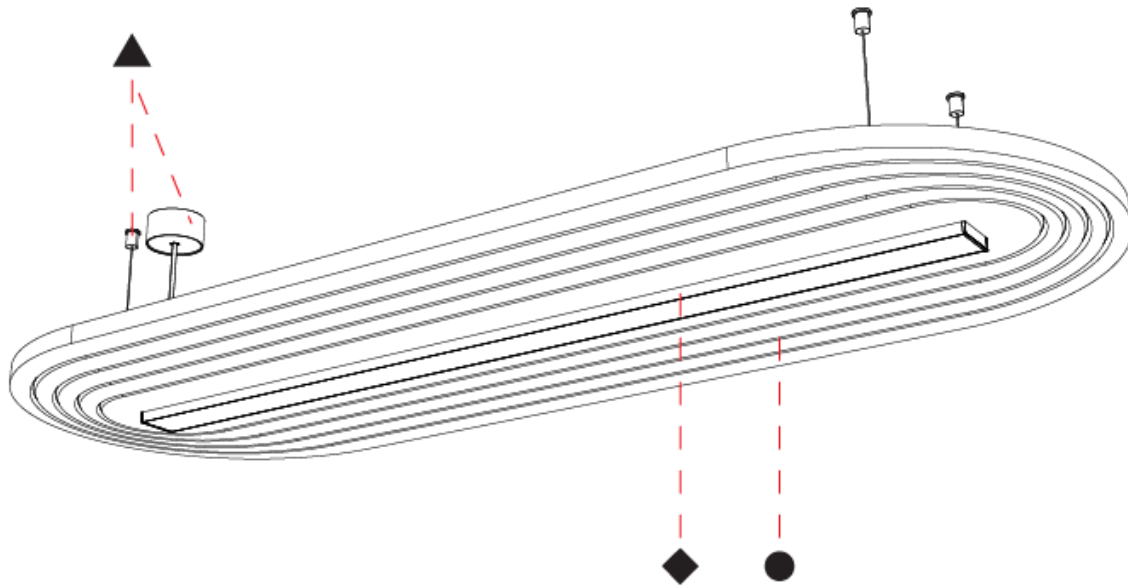

SERENII ROUND SUSPENSION

A3001183-

PROJECT
TYPE
SPECIFIER
QUANTITY
DATE

A