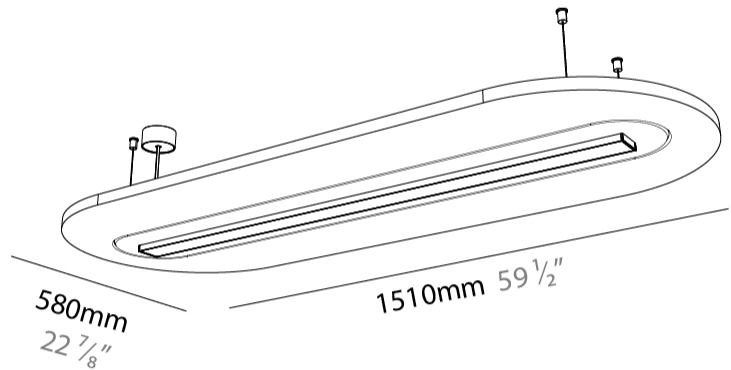

Diffuser: [PMMA - Opal / Clear / Microprism / Clear Microprism / Wallwash Double Asymmetric / Glare Control / Black Raster / Black Raster / Wallwash Left / Wallwash Right](#)

Fixture Finish: [SSR / BKV / CWI / CRY / HAB / UFT / ITA / RUA / FTG / MYG / LOD / PUS / FRO / FUP / KIA / POP / BLS / SPG / MEY / GOH / CHC / COM / ABZ / JAG / OBR / MOS / ROR](#)

Holder Finish: [SSR / BKV / CWI / CRY / HAB / LAG / UFT / ITA / RUA / RUR / MIC / FTG / MYG / TWT / LOD / PUS / FRO / FUP / KIA / POP / BLS / SPG / MEY / GOH / GUM / CHC / COM / ABZ / JAG](#)

Accent Finish: [OPL / MPM / CMP / BKR / WHR / GCL / WWR / WWL / WDA](#)

Acoustic Finish: [SFW / CYW / SEE / SYN / MTS / PMB / TTN / CYB / STO / DPE / BES / SHB / ARE / ANE / VRD / CRF](#)

Fixture Material: [Acoustic / Aluminum / PMMA](#)

Primary Material: [Acoustic](#)

Cable Details: [2000mm/78 3/4" or 6000mm/236 1/4" Cable, - Transparent](#)

ELECTRICAL

Lamp Type: LED
Input Wattage (W): 25.8
Total Output Wattage (W): 23.6
Dimming: [Non-dimming / DALI Dimming / MATTER Dimming](#)
Driver Included: No
Driver Location: Remote
Driver Class: Class 2
Input Voltage (V): 120 - 277
Upon Request: [0 - 10V Dimming / Phase Dimming](#)

LED

Color Temperature (°K): [2700 / 3000 / 3500 / 4000](#)
Max. Delivered Lumen (lm): Max 3694
Nominal Lumen (lm): Max 4280
CRI: >90 CRI
Lamp Life (hrs): 50000

OPTICAL

RATINGS AND CERTIFICATIONS

Certified By: Certified for North American Standards
IP rating: IP20