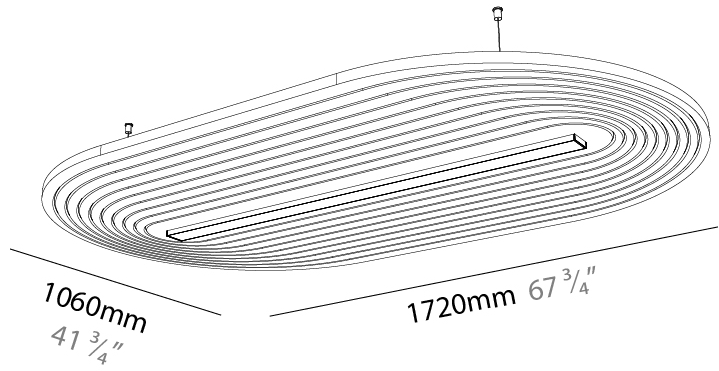

Diffuser: [PMMA - Opal / Clear / Microprism / Clear Microprism / Wallwash Double Asymmetric / Glare Control / Black Raster / Black Raster / Wallwash Left / Wallwash Right](#)

Fixture Finish: [SSR / BKV / CWI / CRY / HAB / UFT / ITA / RUA / FTG / MYG / LOD / PUS / FRO / FUP / KIA / POP / BLS / SPG / MEY / GOH / CHC / COM / ABZ / JAG / OBR / MOS / ROR](#)

Holder Finish: [SSR / BKV / CWI / CRY / HAB / LAG / UFT / ITA / RUA / RUR / MIC / FTG / MYG / TWT / LOD / PUS / FRO / FUP / KIA / POP / BLS / SPG / MEY / GOH / GUM / CHC / COM / ABZ / JAG](#)

Accent Finish: [OPL / MPM / CMP / BKR / WHR / GCL / WWR / WWL / WDA](#)

Acoustic Finish: [SFW / CYW / SEE / SYN / MTS / PMB / TTN / CYB / STO / DPE / BES / SHB / ARE / ANE / VRD / CRF](#)

Fixture Material: [Acoustic / Aluminum / PMMA](#)

Primary Material: [Acoustic](#)

Cable Details: [2000mm/78 3/4" or 6000mm/236 1/4" Cable, - Transparent](#)

ELECTRICAL

Lamp Type: LED
Input Wattage (W): 47.3
Total Output Wattage (W): 42.7
Dimming: [Non-dimming / DALI Dimming / MATTER Dimming](#)
Driver Included: No
Driver Location: Remote
Driver Class: Class 2
Input Voltage (V): 120 - 277
Upon Request: [0 - 10V Dimming / Phase Dimming](#)

LED

Color Temperature (°K): [2700 / 3000 / 3500 / 4000](#)
Max. Delivered Lumen (lm): Max 6567
Nominal Lumen (lm): Max 7840
CRI: >90 CRI
Lamp Life (hrs): 50000

OPTICAL

RATINGS AND CERTIFICATIONS

Certified By: Certified for North American Standards

IP Rating: [IP20](#)

© 2026, T 1800-388-3382, F 416-247-9319, www.zaneen.com