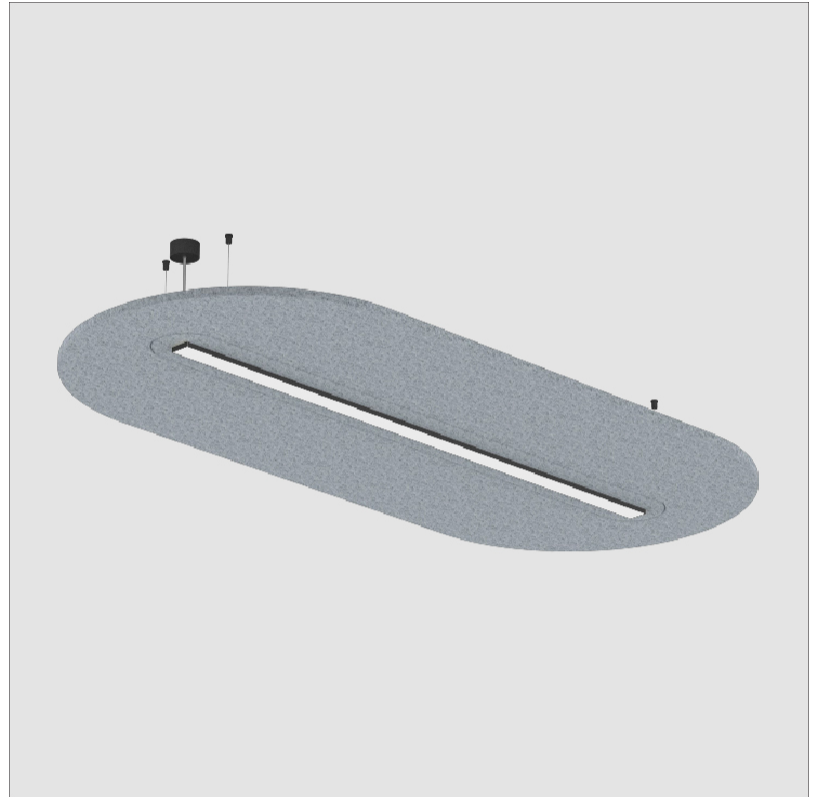

Holder Finish: [SSR / BKV / CWI / CRY / HAB / LAG / UFT / ITA / RUA / RUR / MIC / FTG / MYG / TWT / LOD / PUS / FRO / FUP / KIA / POP / BLS / SPG / MEY / GOH / GUM / CHC / COM / ABZ / JAG](#)

Accent Finish: [OPL / MPM / CMP / BKR / WHR / GCL / WWR / WWL / WDA](#)

Acoustic Finish: [SFW / CYW / SEE / SYN / MTS / PMB / TTN / CYB / STO / DPE / BES / SHB / ARE / ANE / VRD / CRF](#)

Fixture Material: [Acoustic / Aluminum / PMMA](#)

Primary Material: [Acoustic](#)

Cable Details: [2000mm/78 3/4" or 6000mm/236 1/4" Cable, - Transparent](#)

ELECTRICAL

Lamp Type: [LED](#)
Input Wattage (W): [38.7](#)
Total Output Wattage (W): [35.5](#)
Dimming: [Non-dimming / DALI Dimming / MATTER Dimming](#)
Driver Included: [No](#)
Driver Location: [Remote](#)
Driver Class: [Class 2](#)
Input Voltage (V): [120 - 277](#)
Upon Request: [0 - 10V Dimming / Phase Dimming](#)

LED

Color Temperature (°K): [2700 / 3000 / 3500 / 4000](#)
Max. Delivered Lumen (lm): [Max 5540](#)
Nominal Lumen (lm): [Max 6420](#)
CRI: [>90 CRI](#)
Lamp Life (hrs): [50000](#)

OPTICAL

RATINGS AND CERTIFICATIONS

Certified By: [Certified for North American Standards](#)

IP Rating: [IP20](#) © 2026, T 1800-388-3382, F 416-247-9319, www.zaneen.com

Available for International specifications by adding 'INT' at the end of the existing Model #. For assistance on 'custom' specifications, contact zteam@zaneen.com. In a constant effort to supply the best product, we reserve the right to change specifications or materials without notice. The most recent specification sheets are found at zaneen.com