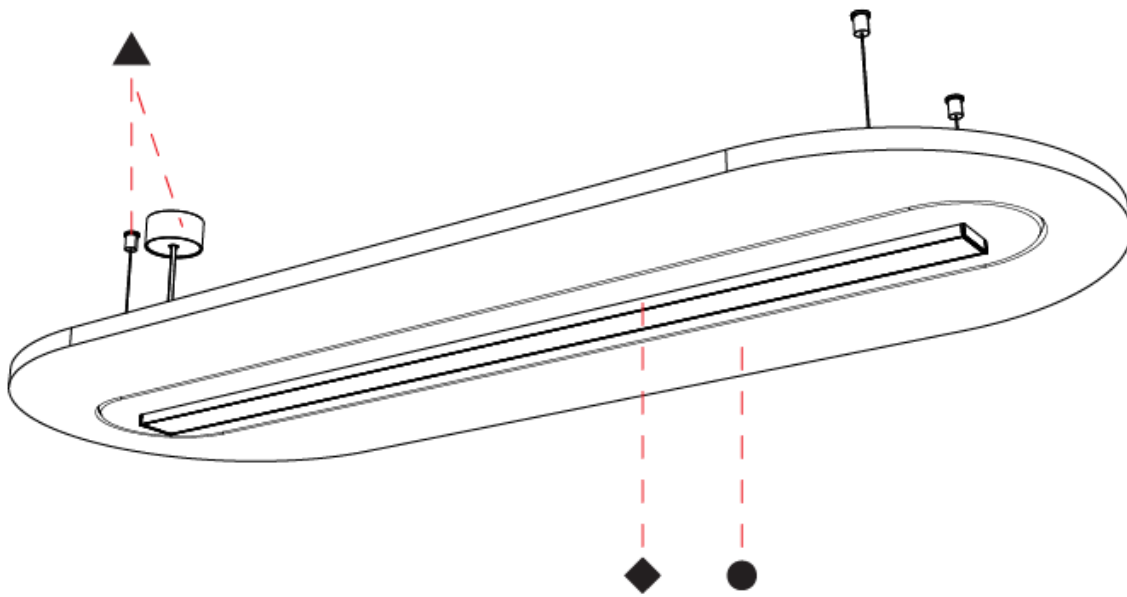

SERENII ROUND SUSPENSION

A3001175-

PROJECT
TYPE
SPECIFIER
QUANTITY
DATE

A