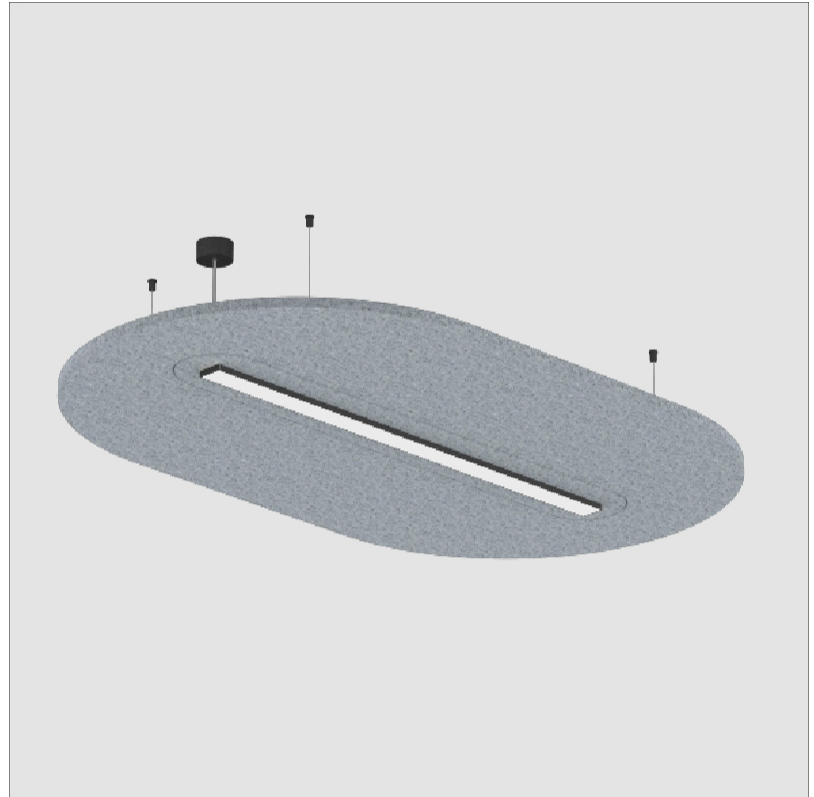

Diffuser: [PMMA - Opal / Clear / Microprism / Clear Microprism / Wallwash Double Asymmetric / Glare Control / Black Raster / Black Raster / Wallwash Left / Wallwash Right](#)

Fixture Finish: [SSR / BKV / CWI / CRY / HAB / UFT / ITA / RUA / FTG / MYG / LOD / PUS / FRO / FUP / KIA / POP / BLS / SPG / MEY / GOH / CHC / COM / ABZ / JAG / OBR / MOS / ROR](#)

Holder Finish: [SSR / BKV / CWI / CRY / HAB / LAG / UFT / ITA / RUA / RUR / MIC / FTG / MYG / TWT / LOD / PUS / FRO / FUP / KIA / POP / BLS / SPG / MEY / GOH / GUM / CHC / COM / ABZ / JAG](#)

Accent Finish: [OPL / MPM / CMP / BKR / WHR / GCL / WWR / WWL / WDA](#)

Acoustic Finish: [SFW / CYW / SEE / SYN / MTS / PMB / TTN / CYB / STO / DPE / BES / SHB / ARE / ANE / VRD / CRF](#)

Fixture Material: [Acoustic / Aluminum / PMMA](#)

Primary Material: [Acoustic](#)

Cable Details: [2000mm/78 3/4" or 6000mm/236 1/4" Cable, - Transparent](#)

ELECTRICAL

Lamp Type: LED
Input Wattage (W): 25.8
Total Output Wattage (W): 23.6
Dimming: [Non-dimming / DALI Dimming / MATTER Dimming](#)
Driver Included: No
Driver Location: Remote
Driver Class: Class 2
Input Voltage (V): 120 - 277
Upon Request: [0 - 10V Dimming / Phase Dimming](#)

LED

Color Temperature (°K): [2700 / 3000 / 3500 / 4000](#)
Max. Delivered Lumen (lm): Max 3694
Nominal Lumen (lm): Max 4280
CRI: >90 CRI
Lamp Life (hrs): 50000

OPTICAL

RATINGS AND CERTIFICATIONS

Certified By: Certified for North American Standards
IP rating: IP20