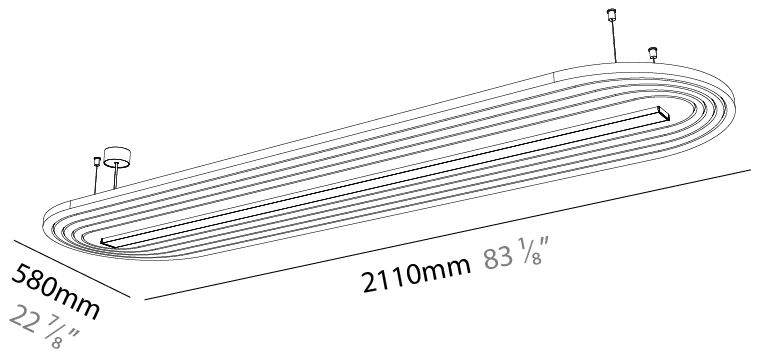

Diffuser: [PMMA - Opal / Clear / Microprism / Clear Microprism / Wallwash Double Asymmetric / Glare Control / Black Raster / Black Raster / Wallwash Left / Wallwash Right](#)

Fixture Finish: [SSR / BKV / CWI / CRY / HAB / UFT / ITA / RUA / FTG / MYG / LOD / PUS / FRO / FUP / KIA / POP / BLS / SPG / MEY / GOH / CHC / COM / ABZ / JAG / OBR / MOS / ROR](#)

Holder Finish: [SSR / BKV / CWI / CRY / HAB / LAG / UFT / ITA / RUA / RUR / MIC / FTG / MYG / TWT / LOD / PUS / FRO / FUP / KIA / POP / BLS / SPG / MEY / GOH / GUM / CHC / COM / ABZ / JAG](#)

Accent Finish: [OPL / MPM / CMP / BKR / WHR / GCL / WWR / WWL / WDA](#)

Acoustic Finish: [SFW / CYW / SEE / SYN / MTS / PMB / TTN / CYB / STO / DPE / BES / SHB / ARE / ANE / VRD / CRF](#)

Fixture Material: [Acoustic / Aluminum / PMMA](#)

Primary Material: [Acoustic](#)

Cable Details: [2000mm/78 3/4" or 6000mm/236 1/4" Cable, - Transparent](#)

ELECTRICAL

Lamp Type: LED
Input Wattage (W): 38.7
Total Output Wattage (W): 42.7
Dimming: [Non-dimming / DALI Dimming / MATTER Dimming](#)
Driver Included: No
Driver Location: Remote
Driver Class: Class 2
Input Voltage (V): 120 - 277
Upon Request: [0 - 10V Dimming / Phase Dimming](#)

LED

Color Temperature (°K): [2700 / 3000 / 3500 / 4000](#)
Max. Delivered Lumen (lm): Max 5540
Nominal Lumen (lm): Max 6420
CRI: >90 CRI
Lamp Life (hrs): 50000

OPTICAL

RATINGS AND CERTIFICATIONS

Certified By: [Certified for North American Standards](#)
IP rating: IP20