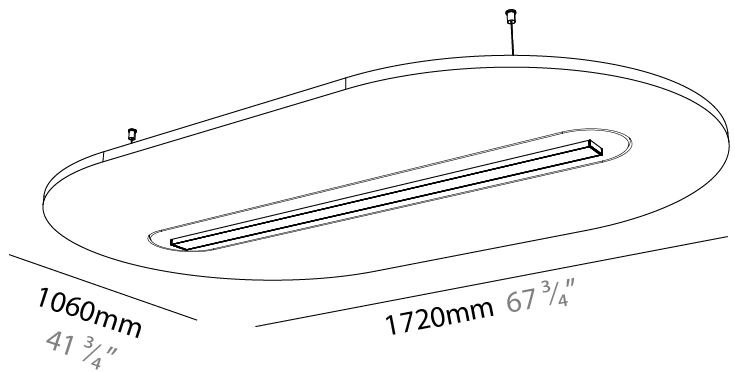

Diffuser: [PMMA - Opal / Clear / Microprism / Clear Microprism / Wallwash Double Asymmetric / Glare Control / Black Raster / Black Raster / Wallwash Left / Wallwash Right](#)

Fixture Finish: [SSR / BKV / CWI / CRY / HAB / UFT / ITA / RUA / FTG / MYG / LOD / PUS / FRO / FUP / KIA / POP / BLS / SPG / MEY / GOH / CHC / COM / ABZ / JAG / OBR / MOS / ROR](#)

Holder Finish: [SSR / BKV / CWI / CRY / HAB / LAG / UFT / ITA / RUA / RUR / MIC / FTG / MYG / TWT / LOD / PUS / FRO / FUP / KIA / POP / BLS / SPG / MEY / GOH / GUM / CHC / COM / ABZ / JAG](#)

Accent Finish: [OPL / MPM / CMP / BKR / WHR / GCL / WWR / WWL / WDA](#)
Acoustic Finish: [SFW / CYW / SEE / SYN / MTS / PMB / TTN / CYB / STO / DPE / BES / SHB / ARE / ANE / VRD / CRF](#)

Fixture Material: [Acoustic / Aluminum / PMMA](#)

Primary Material: [Acoustic](#)

Cable Details: [2000mm/78 3/4" or 6000mm/236 1/4" Cable, - Transparent](#)

ELECTRICAL

Lamp Type: [LED](#)
Input Wattage (W): [47.3](#)
Total Output Wattage (W): [42.7](#)
Dimming: [Non-dimming / DALI Dimming / MATTER Dimming](#)
Driver Included: [No](#)
Driver Location: [Remote](#)
Driver Class: [Class 2](#)
Input Voltage (V): [120 - 277](#)
Upon Request: [0 - 10V Dimming / Phase Dimming](#)

LED

Color Temperature (°K): [2700 / 3000 / 3500 / 4000](#)
Max. Delivered Lumen (lm): [Max 6567](#)
Nominal Lumen (lm): [Max 7840](#)
CRI: [>90 CRI](#)
Lamp Life (hrs): [50000](#)

OPTICAL

RATINGS AND CERTIFICATIONS

Certified By: [Certified for North American Standards](#)

IP Rating: [IP20](#)

© 2026, T 1800-388-3382, F 416-247-9319, www.zaneen.com