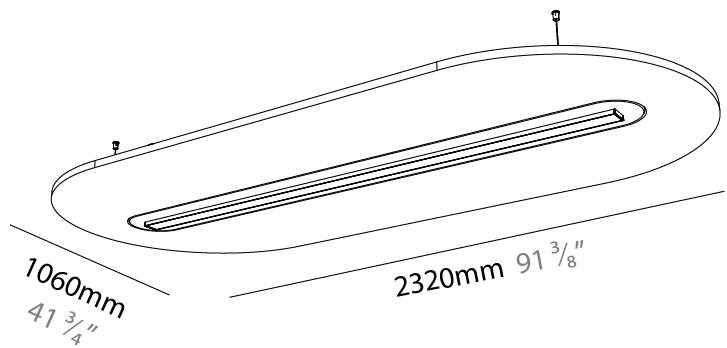

Holder Finish: [SSR / BKV / CWI / CRY / HAB / LAG / UFT / ITA / RUA / RUR / MIC / FTG / MYG / TWT / LOD / PUS / FRO / FUP / KIA / POP / BLS / SPG / MEY / GOH / GUM / CHC / COM / ABZ / JAG](#)

Accent Finish: [OPL / MPM / CMP / BKR / WHR / GCL / WWR / WWL / WDA](#)

Acoustic Finish: [SFW / CYW / SEE / SYN / MTS / PMB / TTN / CYB / STO / DPE / BES / SHB / ARE / ANE / VRD / CRF](#)

Fixture Material: [Acoustic / Aluminum / PMMA](#)

Primary Material: [Acoustic](#)

Cable Details: [2000mm/78 3/4" or 6000mm/236 1/4" Cable, - Transparent](#)

ELECTRICAL

Lamp Type: [LED](#)
Input Wattage (W): [38.7](#)
Total Output Wattage (W): [35.5](#)
Dimming: [Non-dimming / DALI Dimming / MATTER Dimming](#)
Driver Included: [No](#)
Driver Location: [Remote](#)
Driver Class: [Class 2](#)
Input Voltage (V): [120 - 277](#)
Upon Request: [0 - 10V Dimming / Phase Dimming](#)

LED

Color Temperature (°K): [2700 / 3000 / 3500 / 4000](#)
Max. Delivered Lumen (lm): [Max 5540](#)
Nominal Lumen (lm): [Max 6420](#)
CRI: [>90 CRI](#)
Lamp Life (hrs): [50000](#)

OPTICAL

RATINGS AND CERTIFICATIONS

Certified By: [Certified for North American Standards](#)

IP Rating: [IP20](#) © 2026, T 1800-388-3382, F 416-247-9319, www.zaneen.com

Available for International specifications by adding 'INT' at the end of the existing Model #. For assistance on 'custom' specifications, contact zteam@zaneen.com. In a constant effort to supply the best product, we reserve the right to change specifications or materials without notice. The most recent specification sheets are found at zaneen.com