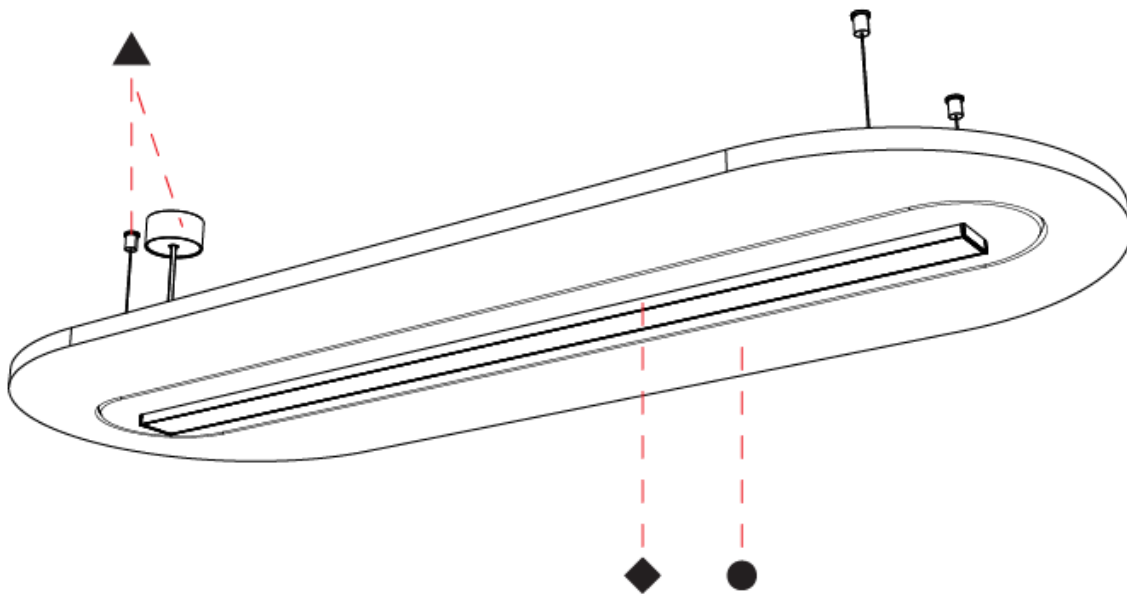

SERENII ROUND SUSPENSION

A3001176-

PROJECT
TYPE
SPECIFIER
QUANTITY
DATE

A