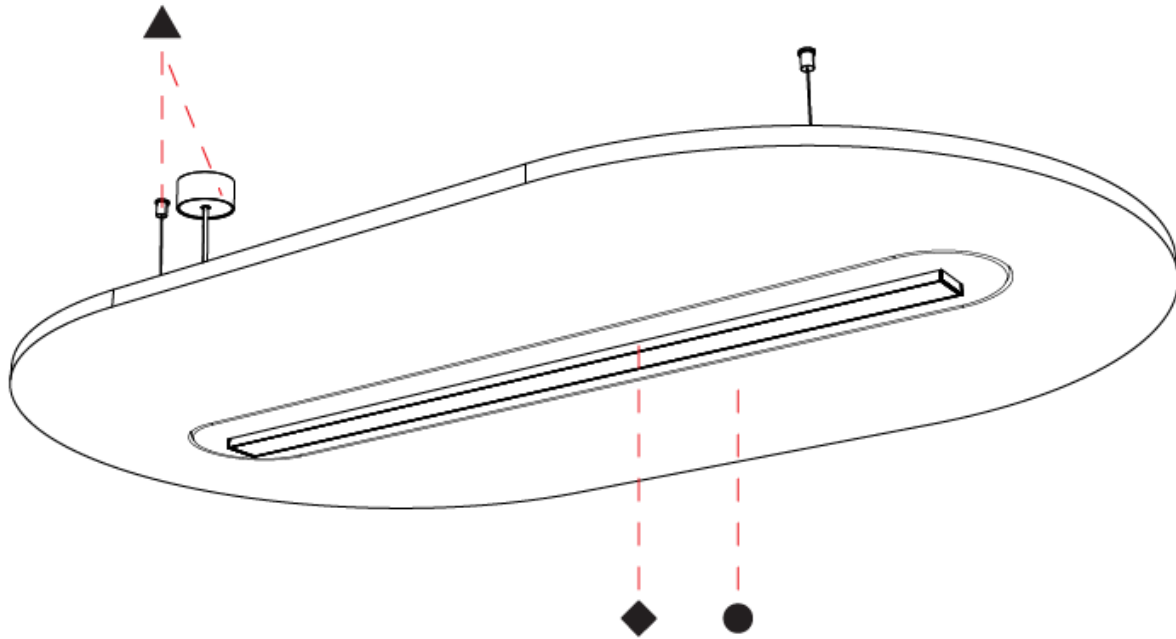

SERENII ROUND SUSPENSION

A3001177-

PROJECT
TYPE
SPECIFIER
QUANTITY
DATE

A