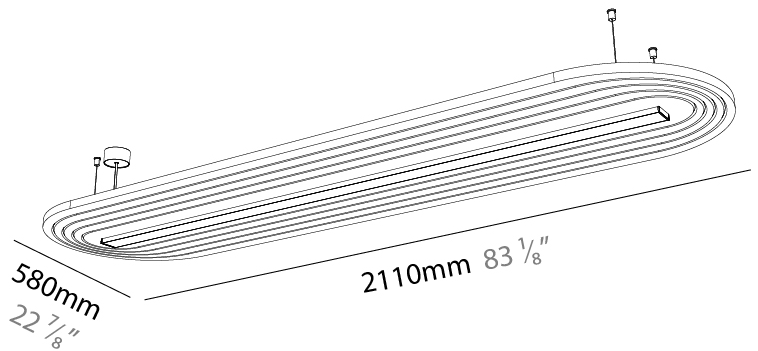

Holder Finish: [SSR / BKV / CWI / CRY / HAB / LAG / UFT / ITA / RUA / RUR / MIC / FTG / MYG / TWT / LOD / PUS / FRO / FUP / KIA / POP / BLS / SPG / MEY / GOH / GUM / CHC / COM / ABZ / JAG](#)

Accent Finish: [OPL / MPM / CMP / BKR / WHR / GCL / WWR / WWL / WDA](#)

Acoustic Finish: [SFW / CYW / SEE / SYN / MTS / PMB / TTN / CYB / STO / DPE / BES / SHB / ARE / ANE / VRD / CRF](#)

Fixture Material: [Acoustic / Aluminum / PMMA](#)

Primary Material: [Acoustic](#)

Cable Details: [2000mm/78 3/4" or 6000mm/236 1/4" Cable, - Transparent](#)

ELECTRICAL

Lamp Type: LED
Input Wattage (W): 73.1
Total Output Wattage (W): 66.3
Dimming: [Non-dimming / DALI Dimming / MATTER Dimming](#)
Driver Included: No
Driver Location: Remote
Driver Class: Class 2
Input Voltage (V): 120 - 277
Upon Request: [0 - 10V Dimming / Phase Dimming](#)

LED

Color Temperature (°K): [2700 / 3000 / 3500 / 4000](#)
Max. Delivered Lumen (lm): Max 10140
Nominal Lumen (lm): Max 12120
CRI: >90 CRI
Lamp Life (hrs): 50000

OPTICAL

RATINGS AND CERTIFICATIONS

Certified By: Certified for North American Standards

IP Rating: [IP20](#)

Available for International specifications by adding 'INT' at the end of the existing Model #. For assistance on 'custom' specifications, contact zteam@zaneen.com. In a constant effort to supply the best product, we reserve the right to change specifications or materials without notice. The most recent specification sheets are found at zaneen.com