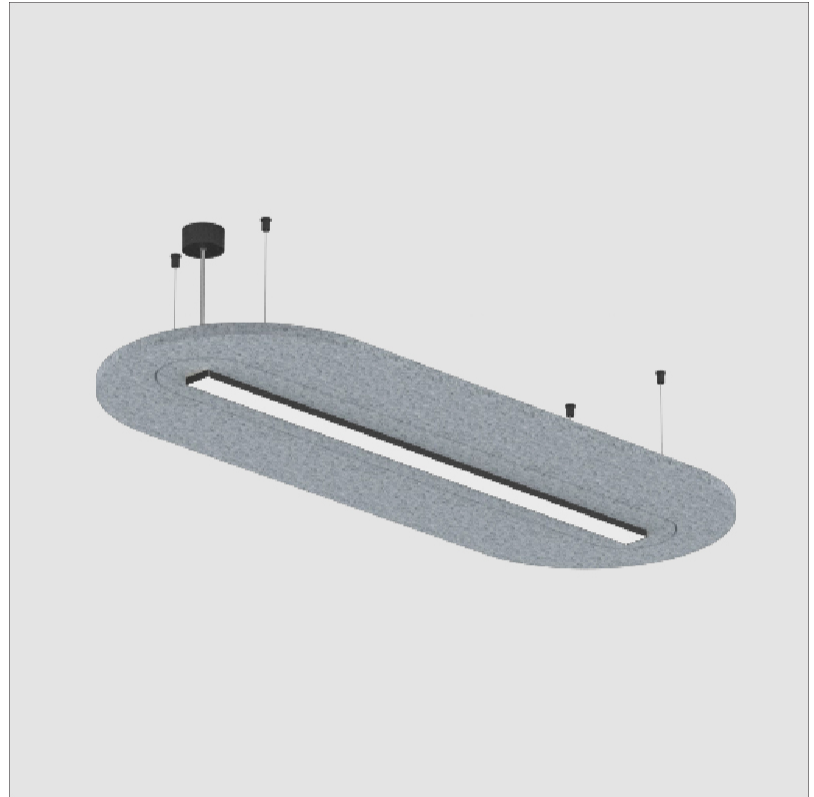

Diffuser: [PMMA - Opal / Clear / Microprism / Clear Microprism / Wallwash Double Asymmetric / Glare Control / Black Raster / Black Raster / Wallwash Left / Wallwash Right](#)

Fixture Finish: [SSR / BKV / CWI / CRY / HAB / UFT / ITA / RUA / FTG / MYG / LOD / PUS / FRO / FUP / KIA / POP / BLS / SPG / MEY / GOH / CHC / COM / ABZ / JAG / OBR / MOS / ROR](#)

Holder Finish: [SSR / BKV / CWI / CRY / HAB / LAG / UFT / ITA / RUA / RUR / MIC / FTG / MYG / TWT / LOD / PUS / FRO / FUP / KIA / POP / BLS / SPG / MEY / GOH / GUM / CHC / COM / ABZ / JAG](#)

Accent Finish: [OPL / MPM / CMP / BKR / WHR / GCL / WWR / WWL / WDA](#)

Acoustic Finish: [SFW / CYW / SEE / SYN / MTS / PMB / TTN / CYB / STO / DPE / BES / SHB / ARE / ANE / VRD / CRF](#)

Fixture Material: [Acoustic / Aluminum / PMMA](#)

Primary Material: [Acoustic](#)

Cable Details: [2000mm/78 3/4" or 6000mm/236 1/4" Cable, - Transparent](#)

ELECTRICAL

Lamp Type: LED
Input Wattage (W): 47.3
Total Output Wattage (W): 42.7
Dimming: [Non-dimming / DALI Dimming / MATTER Dimming](#)
Driver Included: No
Driver Location: Remote
Driver Class: Class 2
Input Voltage (V): 120 - 277
Upon Request: [0 - 10V Dimming / Phase Dimming](#)

LED

Color Temperature (°K): [2700 / 3000 / 3500 / 4000](#)
Max. Delivered Lumen (lm): Max 6567
Nominal Lumen (lm): Max 7840
CRI: >90 CRI
Lamp Life (hrs): 50000

OPTICAL

RATINGS AND CERTIFICATIONS

Certified By: Certified for North American Standards
IP rating: IP20