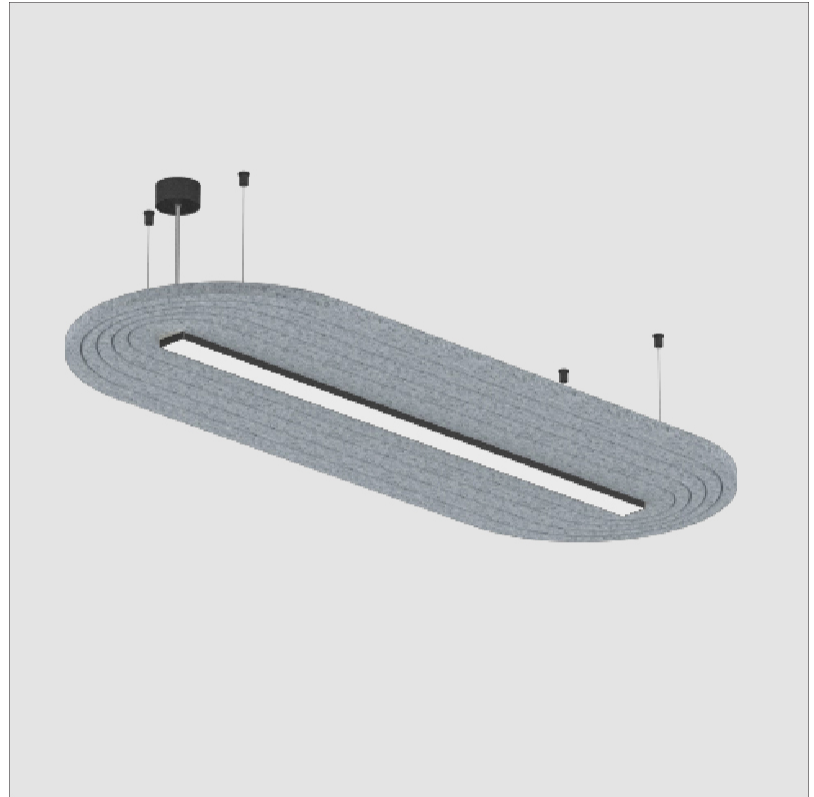

Diffuser: [PMMA - Opal / Clear / Microprism / Clear Microprism / Wallwash Double Asymmetric / Glare Control / Black Raster / Black Raster / Wallwash Left / Wallwash Right](#)

Fixture Finish: [SSR / BKV / CWI / CRY / HAB / UFT / ITA / RUA / FTG / MYG / LOD / PUS / FRO / FUP / KIA / POP / BLS / SPG / MEY / GOH / CHC / COM / ABZ / JAG / OBR / MOS / ROR](#)

Holder Finish: [SSR / BKV / CWI / CRY / HAB / LAG / UFT / ITA / RUA / RUR / MIC / FTG / MYG / TWT / LOD / PUS / FRO / FUP / KIA / POP / BLS / SPG / MEY / GOH / GUM / CHC / COM / ABZ / JAG](#)

Accent Finish: [OPL / MPM / CMP / BKR / WHR / GCL / WWR / WWL / WDA](#)

Acoustic Finish: [SFW / CYW / SEE / SYN / MTS / PMB / TTN / CYB / STO / DPE / BES / SHB / ARE / ANE / VRD / CRF](#)

Fixture Material: [Acoustic / Aluminum / PMMA](#)

Primary Material: [Acoustic](#)

Cable Details: [2000mm/78 3/4" or 6000mm/236 1/4" Cable, - Transparent](#)

ELECTRICAL

Lamp Type: LED
Input Wattage (W): 47.3
Total Output Wattage (W): 42.7
Dimming: [Non-dimming / DALI Dimming / MATTER Dimming](#)
Driver Included: No
Driver Location: Remote
Driver Class: Class 2
Input Voltage (V): 120 - 277
Upon Request: [0 - 10V Dimming / Phase Dimming](#)

LED

Color Temperature (°K): [2700 / 3000 / 3500 / 4000](#)
Max. Delivered Lumen (lm): Max 6567
Nominal Lumen (lm): Max 7840
CRI: >90 CRI
Lamp Life (hrs): 50000

OPTICAL

RATINGS AND CERTIFICATIONS

Certified By: [Certified for North American Standards](#)
IP rating: IP20