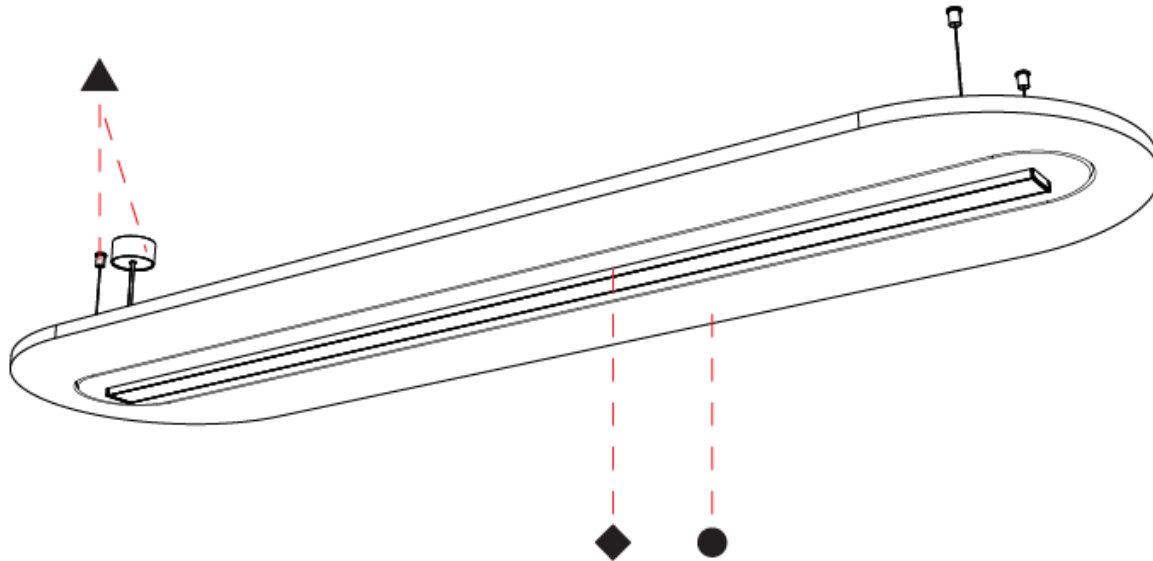

SERENII ROUND SUSPENSION

A3001180-

PROJECT	_____
TYPE	_____
SPECIFIER	_____
QUANTITY	_____
DATE	_____

A