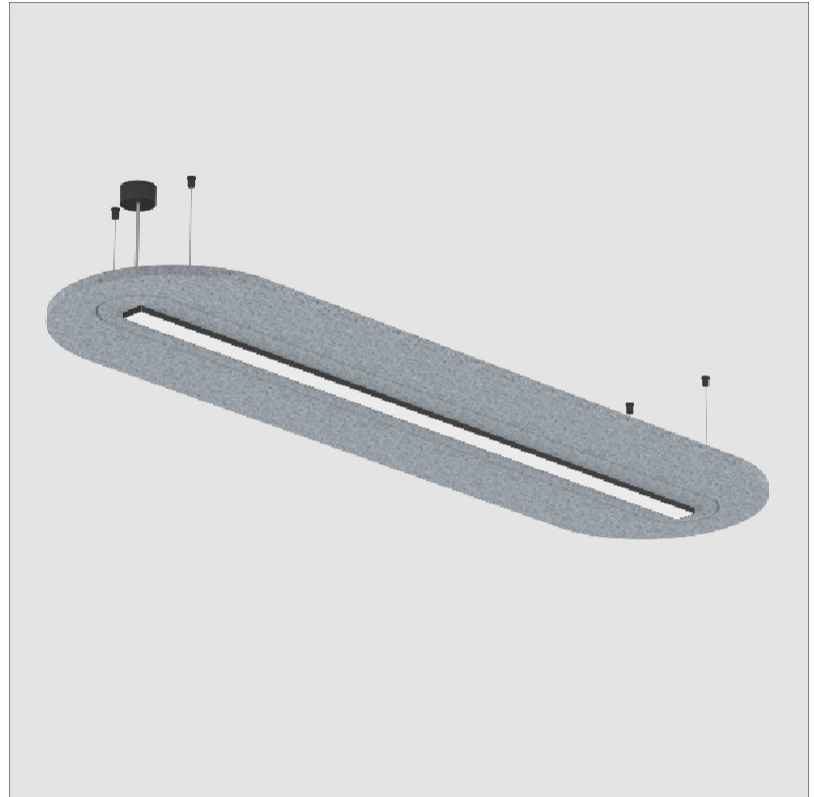

Diffuser: [PMMA - Opal / Clear / Microprism / Clear Microprism / Wallwash Double Asymmetric / Glare Control / Black Raster / Black Raster / Wallwash Left / Wallwash Right](#)

Fixture Finish: [SSR / BKV / CWI / CRY / HAB / UFT / ITA / RUA / FTG / MYG / LOD / PUS / FRO / FUP / KIA / POP / BLS / SPG / MEY / GOH / CHC / COM / ABZ / JAG / OBR / MOS / ROR](#)

Holder Finish: [SSR / BKV / CWI / CRY / HAB / LAG / UFT / ITA / RUA / RUR / MIC / FTG / MYG / TWT / LOD / PUS / FRO / FUP / KIA / POP / BLS / SPG / MEY / GOH / GUM / CHC / COM / ABZ / JAG](#)

Accent Finish: [OPL / MPM / CMP / BKR / WHR / GCL / WWR / WWL / WDA](#)

Acoustic Finish: [SFW / CYW / SEE / SYN / MTS / PMB / TTN / CYB / STO / DPE / BES / SHB / ARE / ANE / VRD / CRF](#)

Fixture Material: [Acoustic / Aluminum / PMMA](#)

Primary Material: [Acoustic](#)

Cable Details: [2000mm/78 3/4" or 6000mm/236 1/4" Cable, - Transparent](#)

ELECTRICAL

Lamp Type: LED
Input Wattage (W): 38.7
Total Output Wattage (W): 35.5
Dimming: [Non-dimming / DALI Dimming / MATTER Dimming](#)
Driver Included: No
Driver Location: Remote
Driver Class: Class 2
Input Voltage (V): 120 - 277
Upon Request: [0 - 10V Dimming / Phase Dimming](#)

LED

Color Temperature (°K): [2700 / 3000 / 3500 / 4000](#)
Max. Delivered Lumen (lm): Max 5540
Nominal Lumen (lm): Max 6420
CRI: >90 CRI
Lamp Life (hrs): 50000

OPTICAL

RATINGS AND CERTIFICATIONS

Certified By: [Certified for North American Standards](#)
IP rating: [IP20](#)