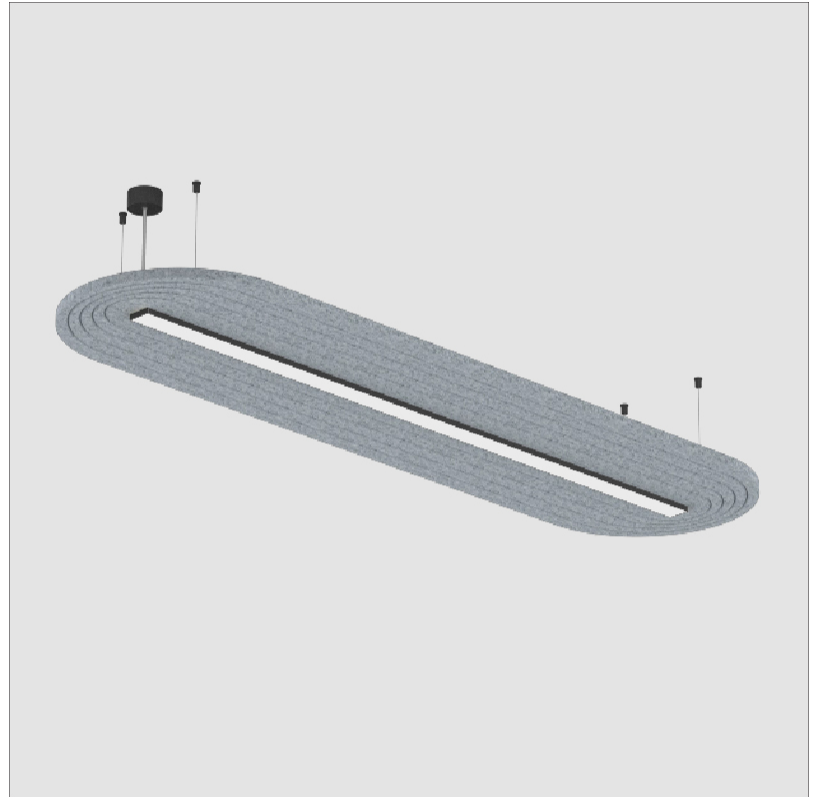

Diffuser: [PMMA - Opal / Clear / Microprism / Clear Microprism / Wallwash Double Asymmetric / Glare Control / Black Raster / Black Raster / Wallwash Left / Wallwash Right](#)

Fixture Finish: [SSR / BKV / CWI / CRY / HAB / UFT / ITA / RUA / FTG / MYG / LOD / PUS / FRO / FUP / KIA / POP / BLS / SPG / MEY / GOH / CHC / COM / ABZ / JAG / OBR / MOS / ROR](#)

Holder Finish: [SSR / BKV / CWI / CRY / HAB / LAG / UFT / ITA / RUA / RUR / MIC / FTG / MYG / TWT / LOD / PUS / FRO / FUP / KIA / POP / BLS / SPG / MEY / GOH / GUM / CHC / COM / ABZ / JAG](#)

Accent Finish: [OPL / MPM / CMP / BKR / WHR / GCL / WWR / WWL / WDA](#)

Acoustic Finish: [SFW / CYW / SEE / SYN / MTS / PMB / TTN / CYB / STO / DPE / BES / SHB / ARE / ANE / VRD / CRF](#)

Fixture Material: [Acoustic / Aluminum / PMMA](#)

Primary Material: [Acoustic](#)

Cable Details: [2000mm/78 3/4" or 6000mm/236 1/4" Cable, - Transparent](#)

ELECTRICAL

Lamp Type: LED
Input Wattage (W): 38.7
Total Output Wattage (W): 42.7
Dimming: [Non-dimming / DALI Dimming / MATTER Dimming](#)
Driver Included: No
Driver Location: Remote
Driver Class: Class 2
Input Voltage (V): 120 - 277
Upon Request: [0 - 10V Dimming / Phase Dimming](#)

LED

Color Temperature (°K): [2700 / 3000 / 3500 / 4000](#)
Max. Delivered Lumen (lm): Max 5540
Nominal Lumen (lm): Max 6420
CRI: >90 CRI
Lamp Life (hrs): 50000

OPTICAL

RATINGS AND CERTIFICATIONS

Certified By: [Certified for North American Standards](#)
IP rating: IP20