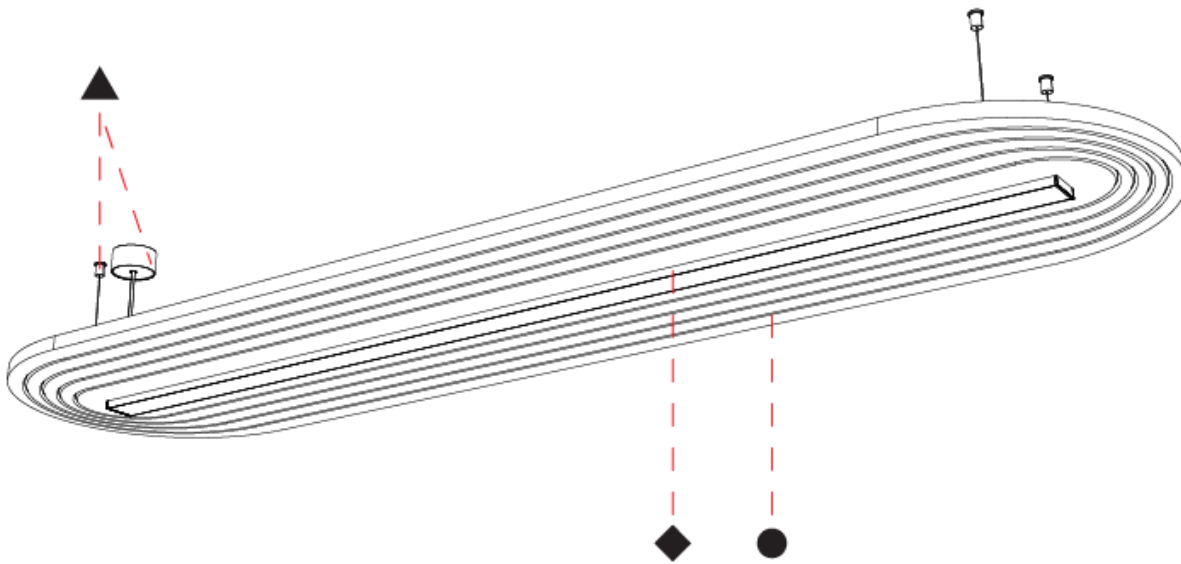

SERENII ROUND SUSPENSION

A3001188-

PROJECT	_____
TYPE	_____
SPECIFIER	_____
QUANTITY	_____
DATE	_____

A