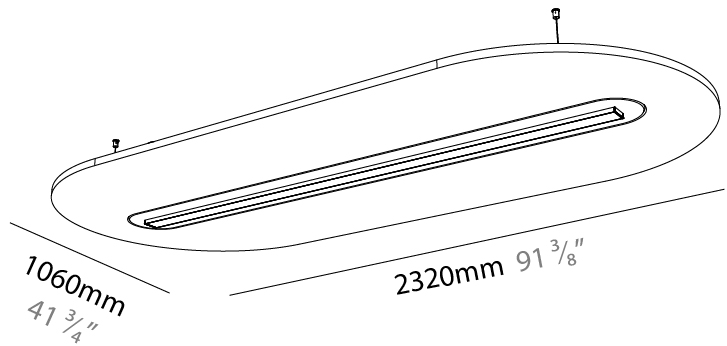

Diffuser: [PMMA - Opal / Clear / Microprism / Clear Microprism / Wallwash Double Asymmetric / Glare Control / Black Raster / Black Raster / Wallwash Left / Wallwash Right](#)

Fixture Finish: [SSR / BKV / CWI / CRY / HAB / UFT / ITA / RUA / FTG / MYG / LOD / PUS / FRO / FUP / KIA / POP / BLS / SPG / MEY / GOH / CHC / COM / ABZ / JAG / OBR / MOS / ROR](#)

Holder Finish: [SSR / BKV / CWI / CRY / HAB / LAG / UFT / ITA / RUA / RUR / MIC / FTG / MYG / TWT / LOD / PUS / FRO / FUP / KIA / POP / BLS / SPG / MEY / GOH / GUM / CHC / COM / ABZ / JAG](#)

Accent Finish: [OPL / MPM / CMP / BKR / WHR / GCL / WWR / WWL / WDA](#)

Acoustic Finish: [SFW / CYW / SEE / SYN / MTS / PMB / TTN / CYB / STO / DPE / BES / SHB / ARE / ANE / VRD / CRF](#)

Fixture Material: [Acoustic / Aluminum / PMMA](#)

Primary Material: [Acoustic](#)

Cable Details: [2000mm/78 3/4" or 6000mm/236 1/4" Cable, - Transparent](#)

ELECTRICAL

Lamp Type: LED
Input Wattage (W): 73.1
Total Output Wattage (W): 66.3
Dimming: [Non-dimming / DALI Dimming / MATTER Dimming](#)
Driver Included: No
Driver Location: Remote
Driver Class: Class 2
Input Voltage (V): 120 - 277
Upon Request: [0 - 10V Dimming / Phase Dimming](#)

LED

Color Temperature (°K): [2700 / 3000 / 3500 / 4000](#)
Max. Delivered Lumen (lm): Max 10140
Nominal Lumen (lm): Max 12120
CRI: >90 CRI
Lamp Life (hrs): 50000

OPTICAL

RATINGS AND CERTIFICATIONS

Certified By: Certified for North American Standards
IP rating: IP20