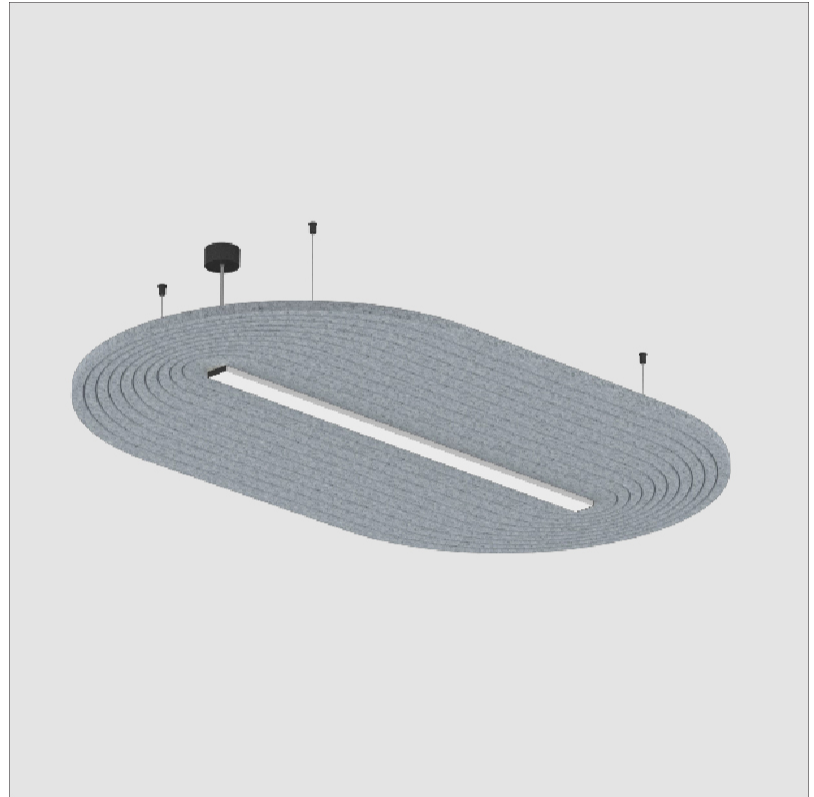

Diffuser: [PMMA - Opal / Clear / Microprism / Clear Microprism / Wallwash Double Asymmetric / Glare Control / Black Raster / Black Raster / Wallwash Left / Wallwash Right](#)

Fixture Finish: [SSR / BKV / CWI / CRY / HAB / UFT / ITA / RUA / FTG / MYG / LOD / PUS / FRO / FUP / KIA / POP / BLS / SPG / MEY / GOH / CHC / COM / ABZ / JAG / OBR / MOS / ROR](#)

Holder Finish: [SSR / BKV / CWI / CRY / HAB / LAG / UFT / ITA / RUA / RUR / MIC / FTG / MYG / TWT / LOD / PUS / FRO / FUP / KIA / POP / BLS / SPG / MEY / GOH / GUM / CHC / COM / ABZ / JAG](#)

Accent Finish: [OPL / MPM / CMP / BKR / WHR / GCL / WWR / WWL / WDA](#)

Acoustic Finish: [SFW / CYW / SEE / SYN / MTS / PMB / TTN / CYB / STO / DPE / BES / SHB / ARE / ANE / VRD / CRF](#)

Fixture Material: [Acoustic / Aluminum / PMMA](#)

Primary Material: [Acoustic](#)

Cable Details: [2000mm/78 3/4" or 6000mm/236 1/4" Cable, - Transparent](#)

ELECTRICAL

Lamp Type: LED
Input Wattage (W): 47.3
Total Output Wattage (W): 42.7
Dimming: [Non-dimming / DALI Dimming / MATTER Dimming](#)
Driver Included: No
Driver Location: Remote
Driver Class: Class 2
Input Voltage (V): 120 - 277
Upon Request: [0 - 10V Dimming / Phase Dimming](#)

LED

Color Temperature (°K): [2700 / 3000 / 3500 / 4000](#)
Max. Delivered Lumen (lm): Max 6567
Nominal Lumen (lm): Max 7840
CRI: >90 CRI
Lamp Life (hrs): 50000

OPTICAL

RATINGS AND CERTIFICATIONS

Certified By: Certified for North American Standards

IP Rating: [IP20](#)

© 2026, T 1800-388-3382, F 416-247-9319, www.zaneen.com