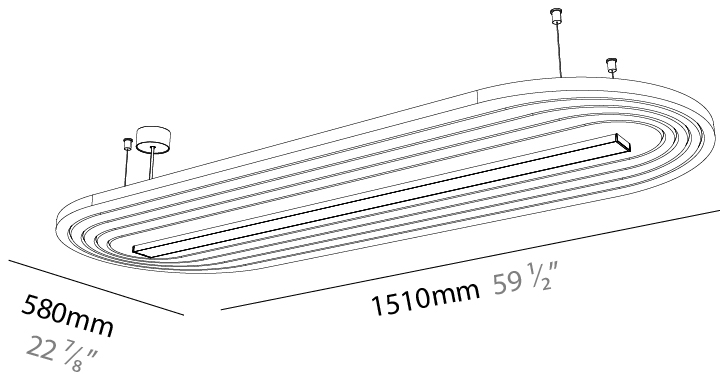

Diffuser: [PMMA - Opal / Clear / Microprism / Clear Microprism / Wallwash Double Asymmetric / Glare Control / Black Raster / Black Raster / Wallwash Left / Wallwash Right](#)

Fixture Finish: [SSR / BKV / CWI / CRY / HAB / UFT / ITA / RUA / FTG / MYG / LOD / PUS / FRO / FUP / KIA / POP / BLS / SPG / MEY / GOH / CHC / COM / ABZ / JAG / OBR / MOS / ROR](#)

Holder Finish: [SSR / BKV / CWI / CRY / HAB / LAG / UFT / ITA / RUA / RUR / MIC / FTG / MYG / TWT / LOD / PUS / FRO / FUP / KIA / POP / BLS / SPG / MEY / GOH / GUM / CHC / COM / ABZ / JAG](#)

Accent Finish: [OPL / MPM / CMP / BKR / WHR / GCL / WWR / WWL / WDA](#)

Acoustic Finish: [SFW / CYW / SEE / SYN / MTS / PMB / TTN / CYB / STO / DPE / BES / SHB / ARE / ANE / VRD / CRF](#)

Fixture Material: [Acoustic / Aluminum / PMMA](#)

Primary Material: [Acoustic](#)

Cable Details: [2000mm/78 3/4" or 6000mm/236 1/4" Cable, - Transparent](#)

ELECTRICAL

Lamp Type: LED
Input Wattage (W): 25.8
Total Output Wattage (W): 23.6
Dimming: [Non-dimming / DALI Dimming / MATTER Dimming](#)
Driver Included: No
Driver Location: Remote
Driver Class: Class 2
Input Voltage (V): 120 - 277
Upon Request: [0 - 10V Dimming / Phase Dimming](#)

LED

Color Temperature (°K): [2700 / 3000 / 3500 / 4000](#)
Max. Delivered Lumen (lm): Max 3694
Nominal Lumen (lm): Max 4280
CRI: >90 CRI
Lamp Life (hrs): 50000

OPTICAL

RATINGS AND CERTIFICATIONS

Certified By: Certified for North American Standards
IP rating: IP20