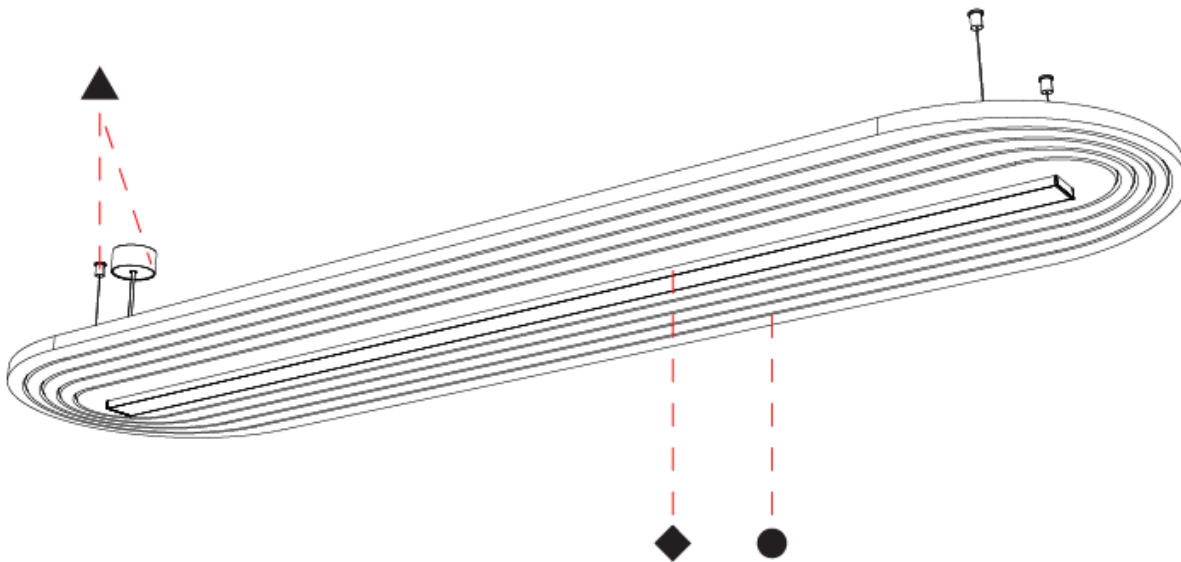

SERENII ROUND SUSPENSION

A3001187-

PROJECT	_____
TYPE	_____
SPECIFIER	_____
QUANTITY	_____
DATE	_____

A