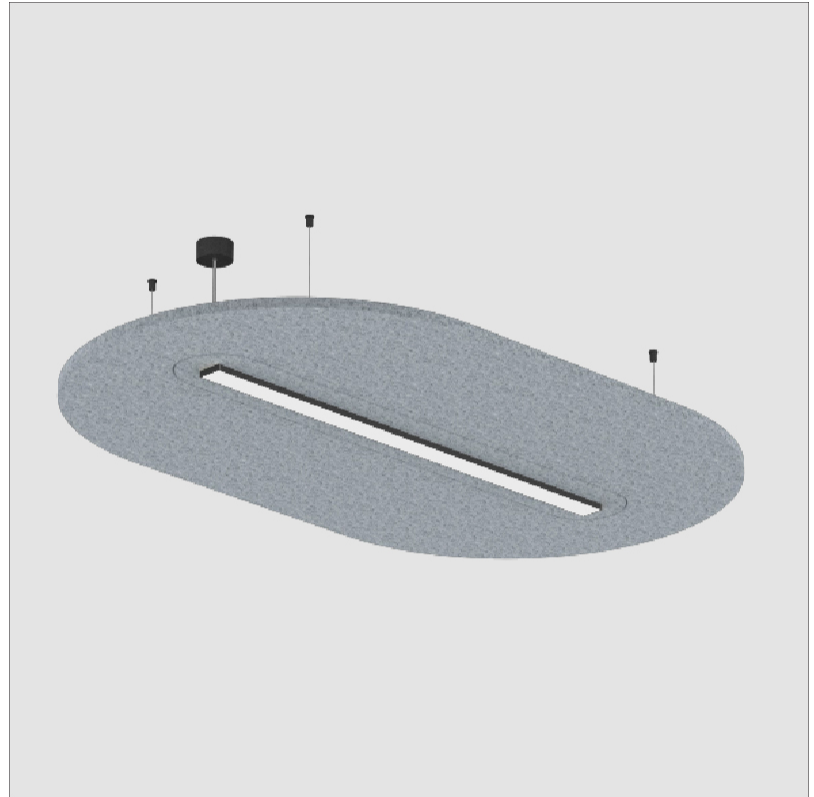

Diffuser: [PMMA - Opal / Clear / Microprism / Clear Microprism / Wallwash Double Asymmetric / Glare Control / Black Raster / Black Raster / Wallwash Left / Wallwash Right](#)

Fixture Finish: [SSR / BKV / CWI / CRY / HAB / UFT / ITA / RUA / FTG / MYG / LOD / PUS / FRO / FUP / KIA / POP / BLS / SPG / MEY / GOH / CHC / COM / ABZ / JAG / OBR / MOS / ROR](#)

Holder Finish: [SSR / BKV / CWI / CRY / HAB / LAG / UFT / ITA / RUA / RUR / MIC / FTG / MYG / TWT / LOD / PUS / FRO / FUP / KIA / POP / BLS / SPG / MEY / GOH / GUM / CHC / COM / ABZ / JAG](#)

Accent Finish: [OPL / MPM / CMP / BKR / WHR / GCL / WWR / WWL / WDA](#)
Acoustic Finish: [SFW / CYW / SEE / SYN / MTS / PMB / TTN / CYB / STO / DPE / BES / SHB / ARE / ANE / VRD / CRF](#)

Fixture Material: [Acoustic / Aluminum / PMMA](#)

Primary Material: [Acoustic](#)

Cable Details: [2000mm/78 3/4" or 6000mm/236 1/4" Cable, - Transparent](#)

ELECTRICAL

Lamp Type: [LED](#)
Input Wattage (W): [47.3](#)
Total Output Wattage (W): [42.7](#)
Dimming: [Non-dimming / DALI Dimming / MATTER Dimming](#)
Driver Included: [No](#)
Driver Location: [Remote](#)
Driver Class: [Class 2](#)
Input Voltage (V): [120 - 277](#)
Upon Request: [0 - 10V Dimming / Phase Dimming](#)

LED

Color Temperature (°K): [2700 / 3000 / 3500 / 4000](#)
Max. Delivered Lumen (lm): [Max 6567](#)
Nominal Lumen (lm): [Max 7840](#)
CRI: [>90 CRI](#)
Lamp Life (hrs): [50000](#)

OPTICAL

RATINGS AND CERTIFICATIONS

Certified By: [Certified for North American Standards](#)

IP Rating: [IP20](#)

© 2026, T 1800-388-3382, F 416-247-9319, www.zaneen.com